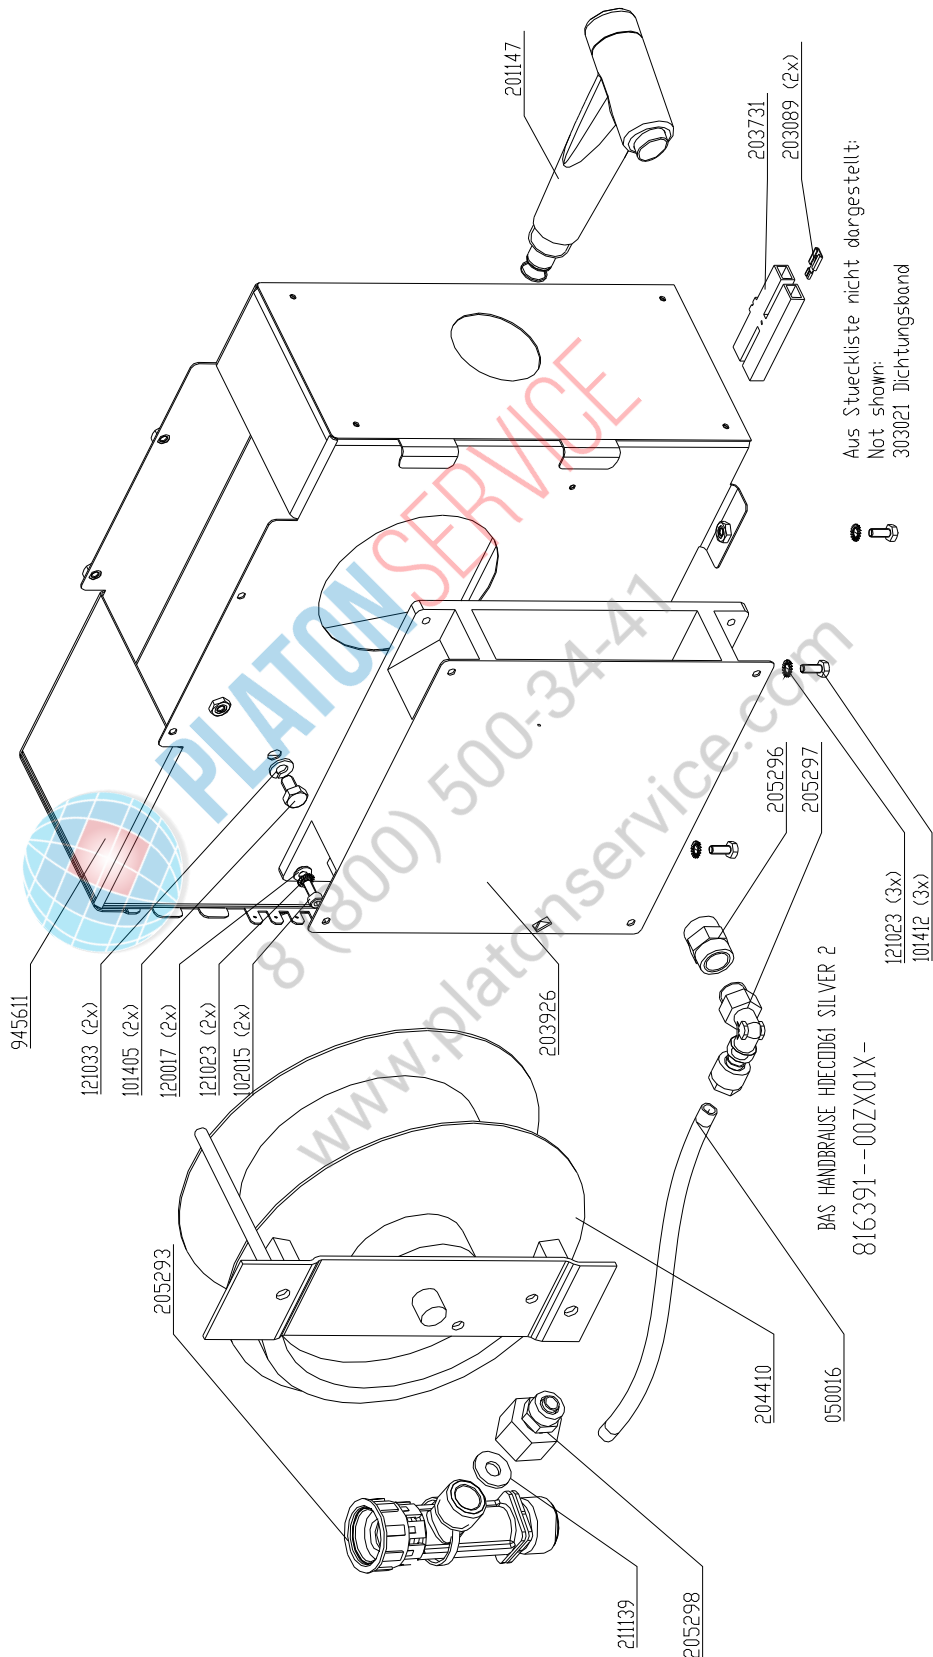

Supply air area 6.x 10.x (with hand shower) Silver