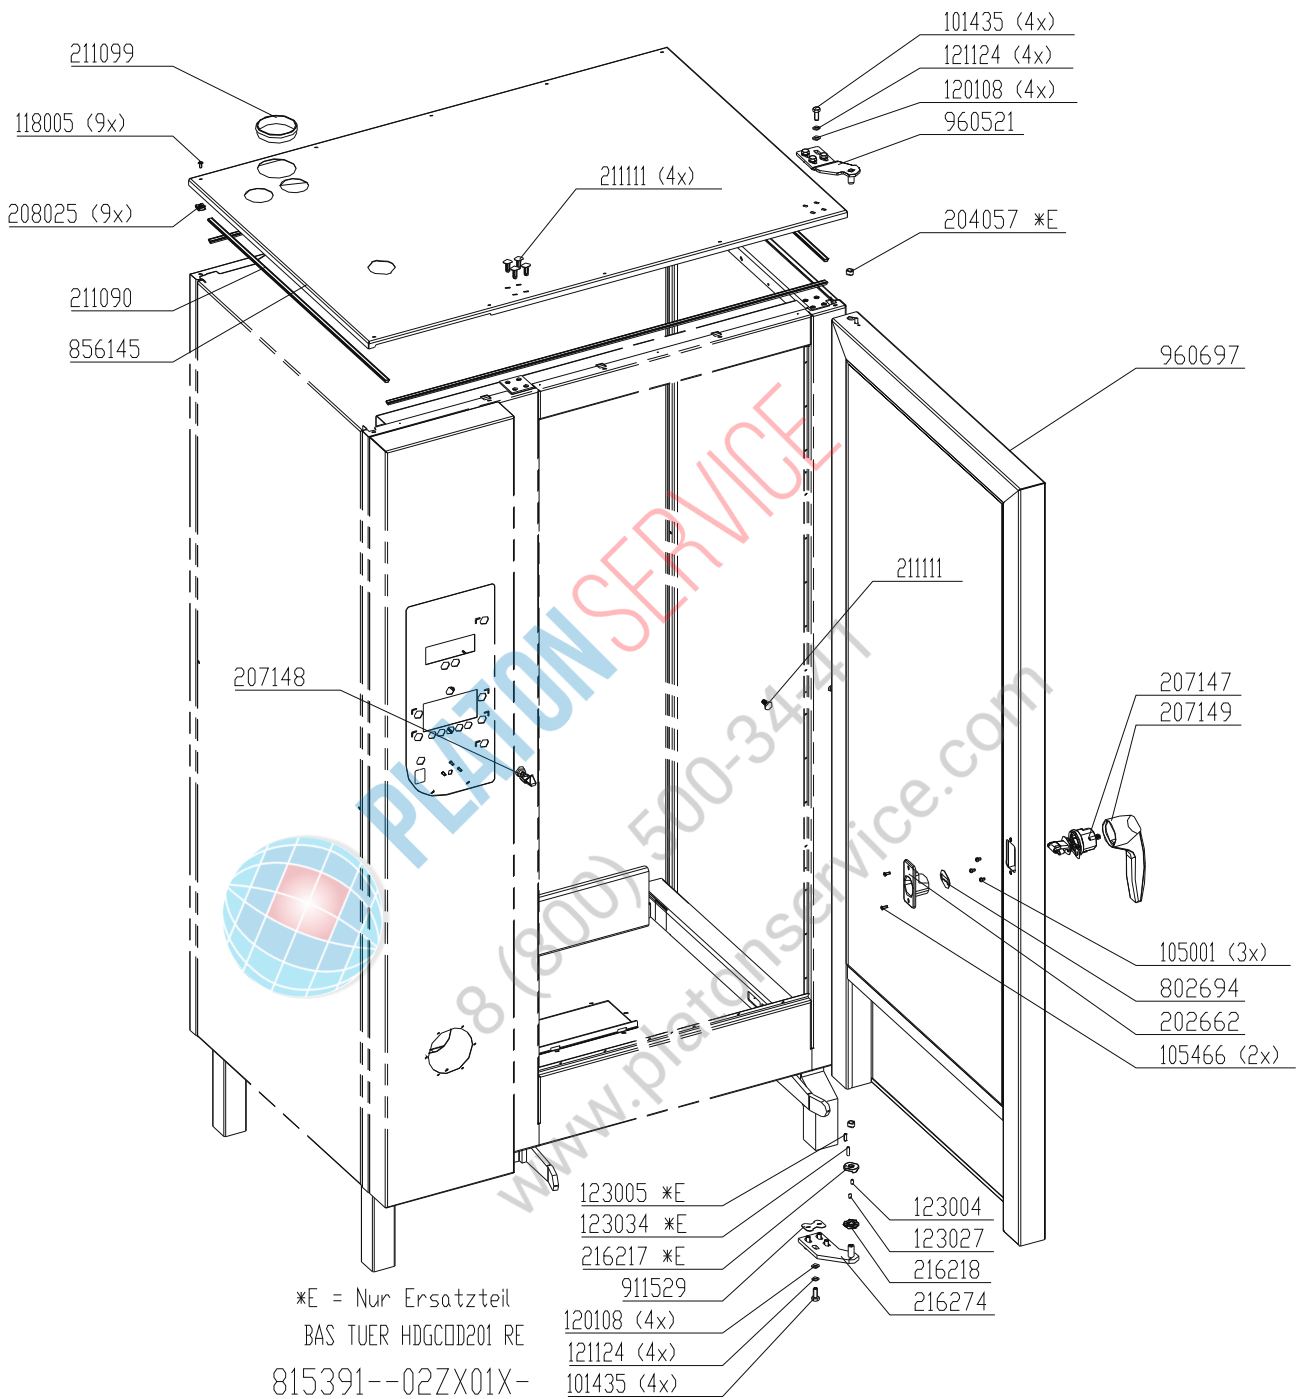

Chassis door area HD20.x gas, left hinged (triple glazing)