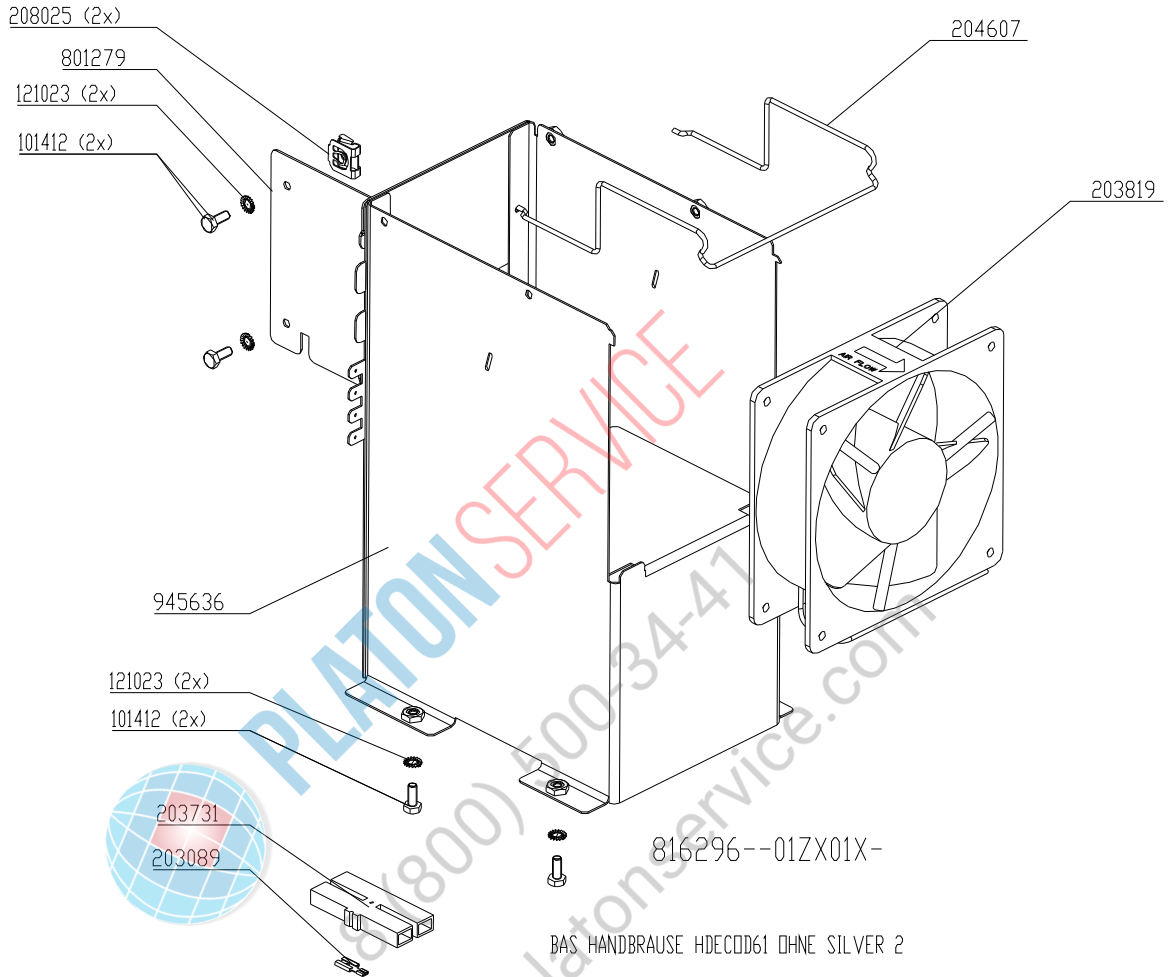

Supply air area 6.x 10.x (without hand shower) Silver