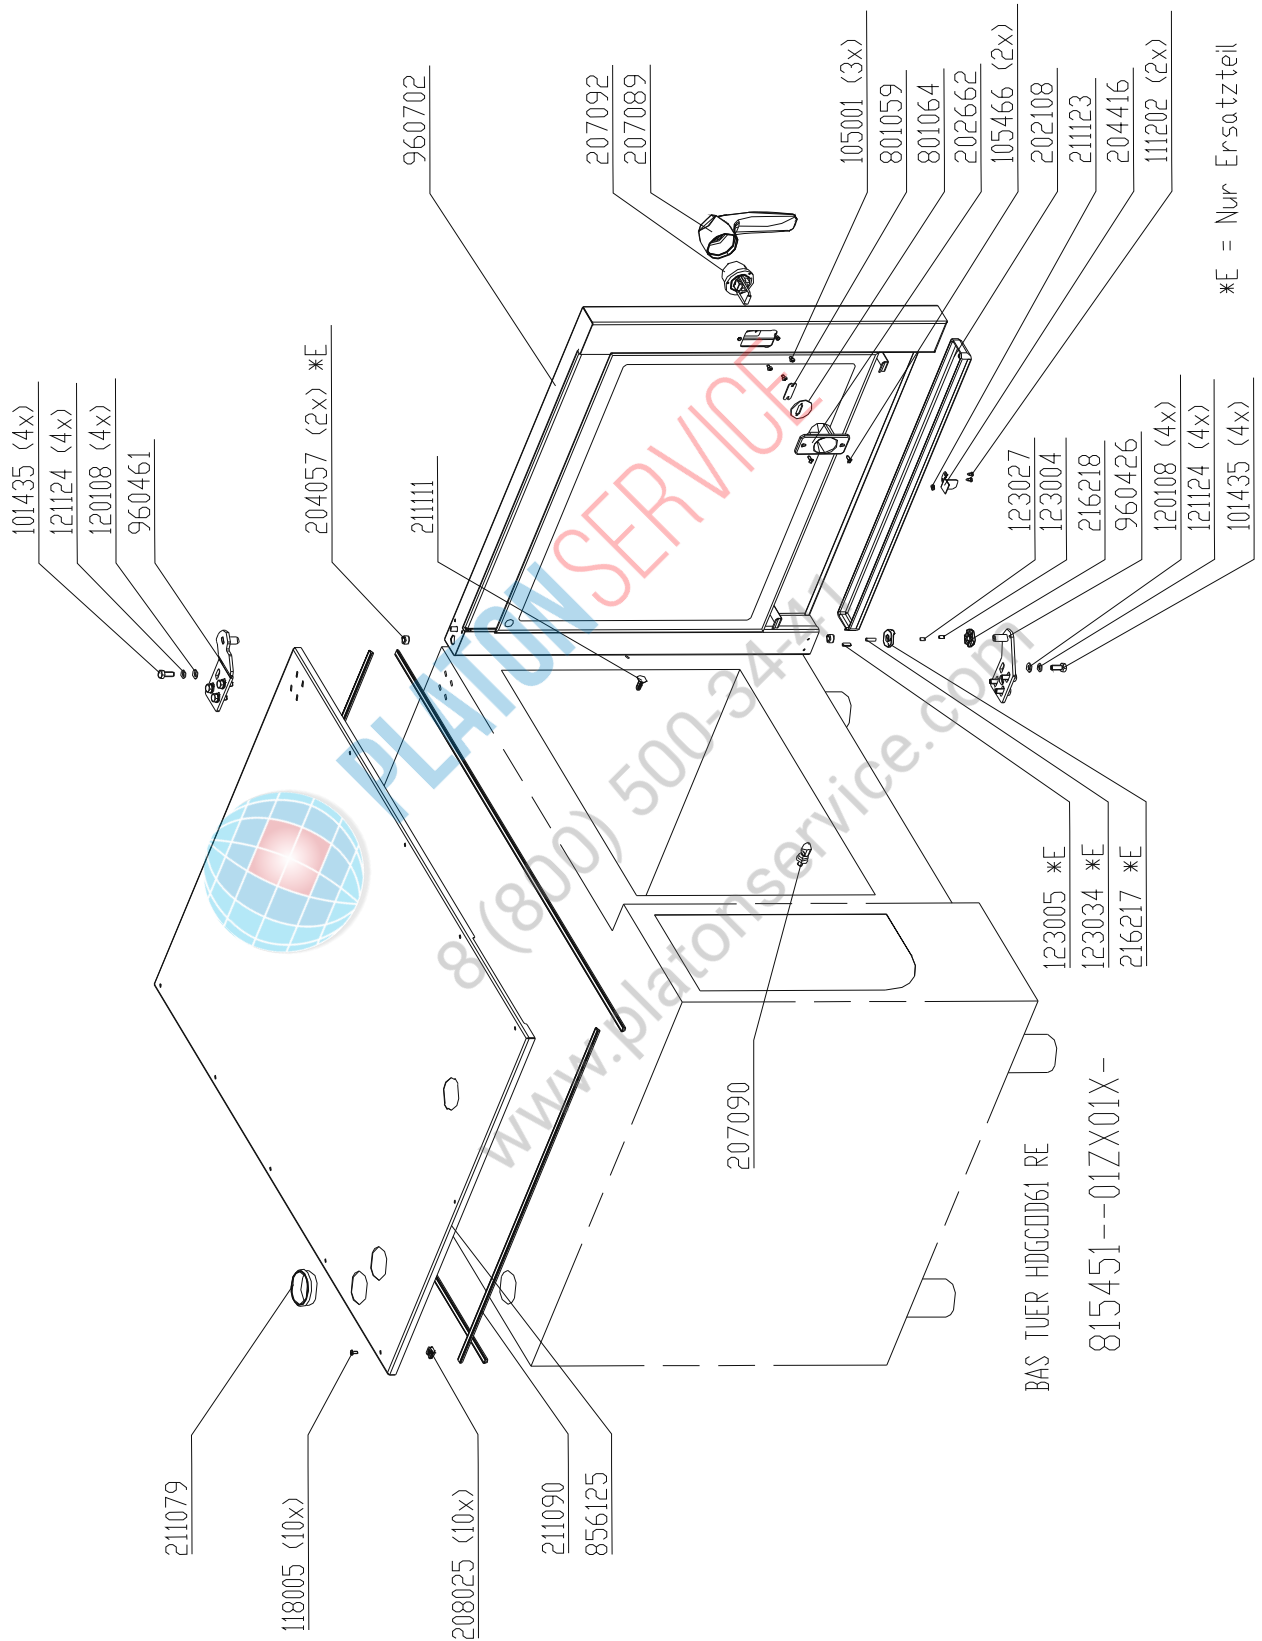

Chassis door area HD6.x gas, right hinged (triple glazing)