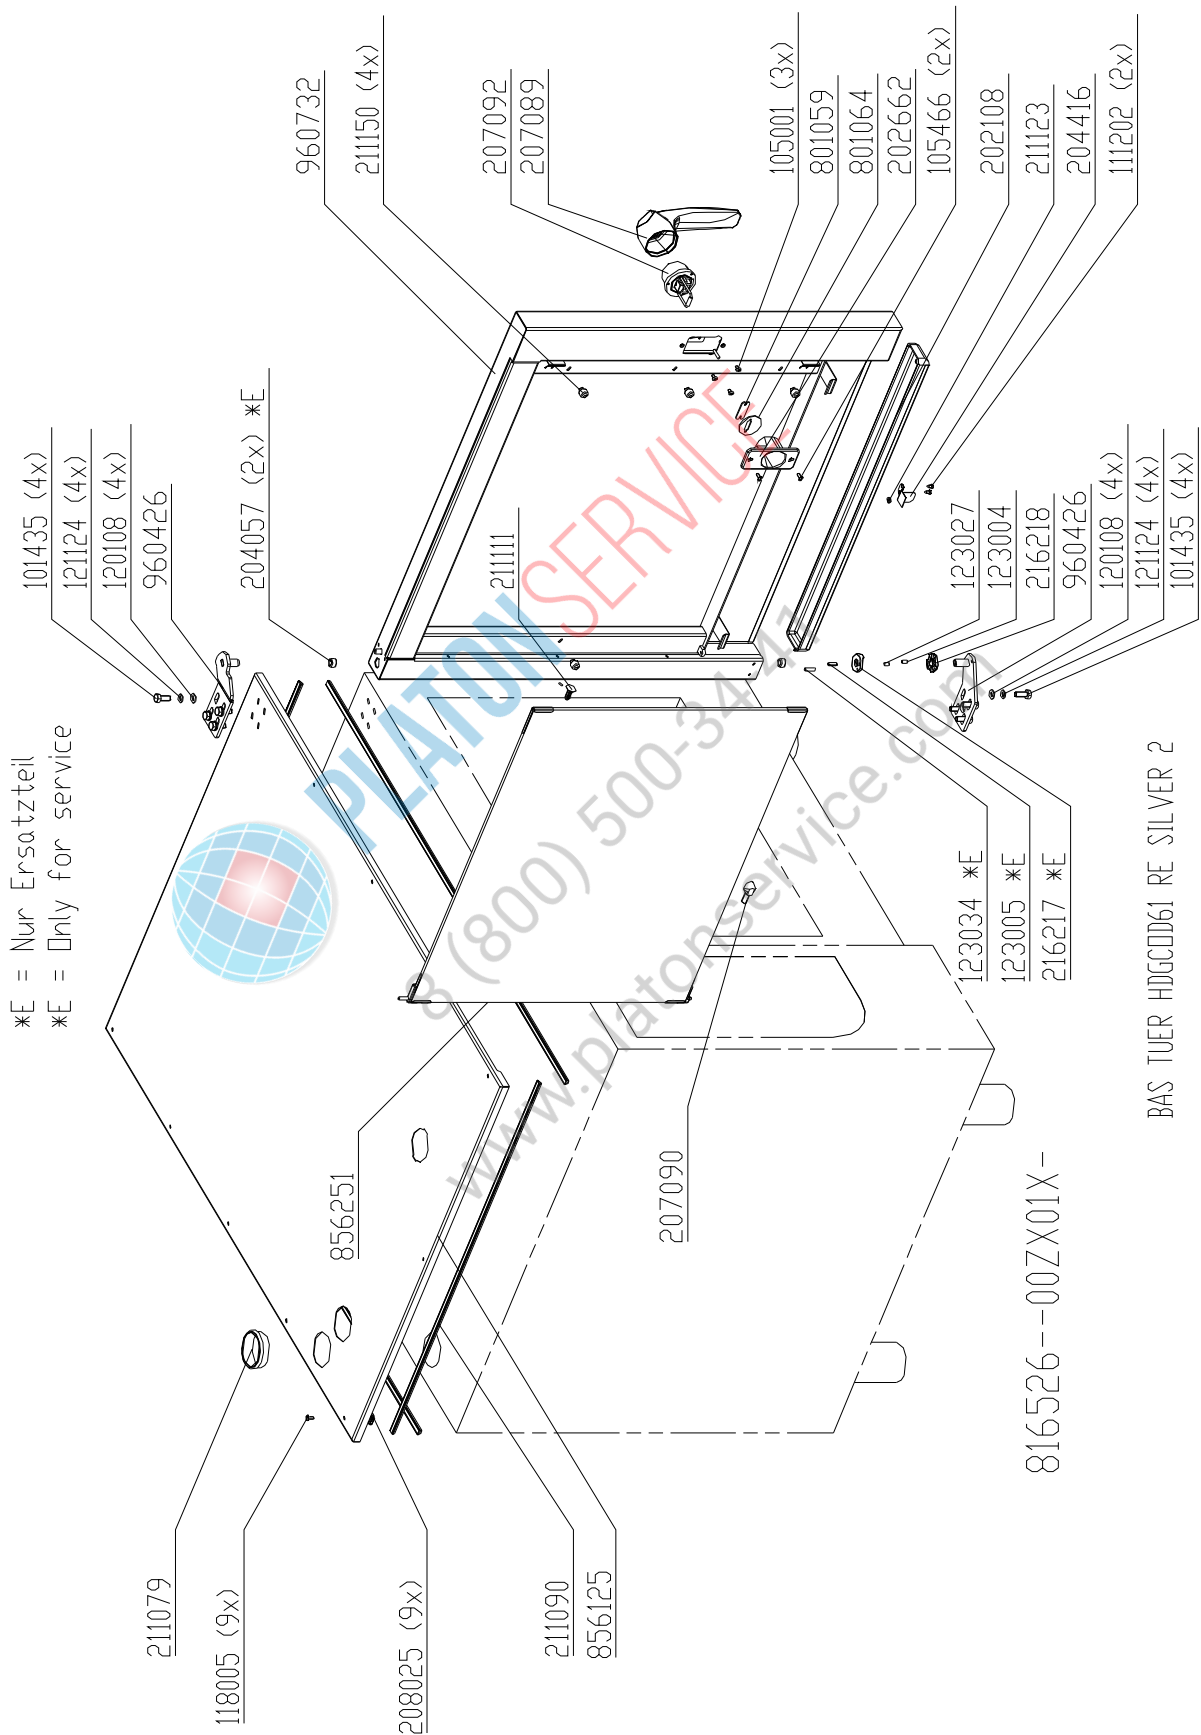

BAS TUER HDECD0101 RE SILVER 2

*E = Nur Ersatzteil
 *E = Only for service

Chassis door area HD10.x electric, right hinged (triple glazing)

Chassis door area HD10.x electric, left hinged (triple glazing)

Chassis door area HD6.x gas, right hinged (double glazing)