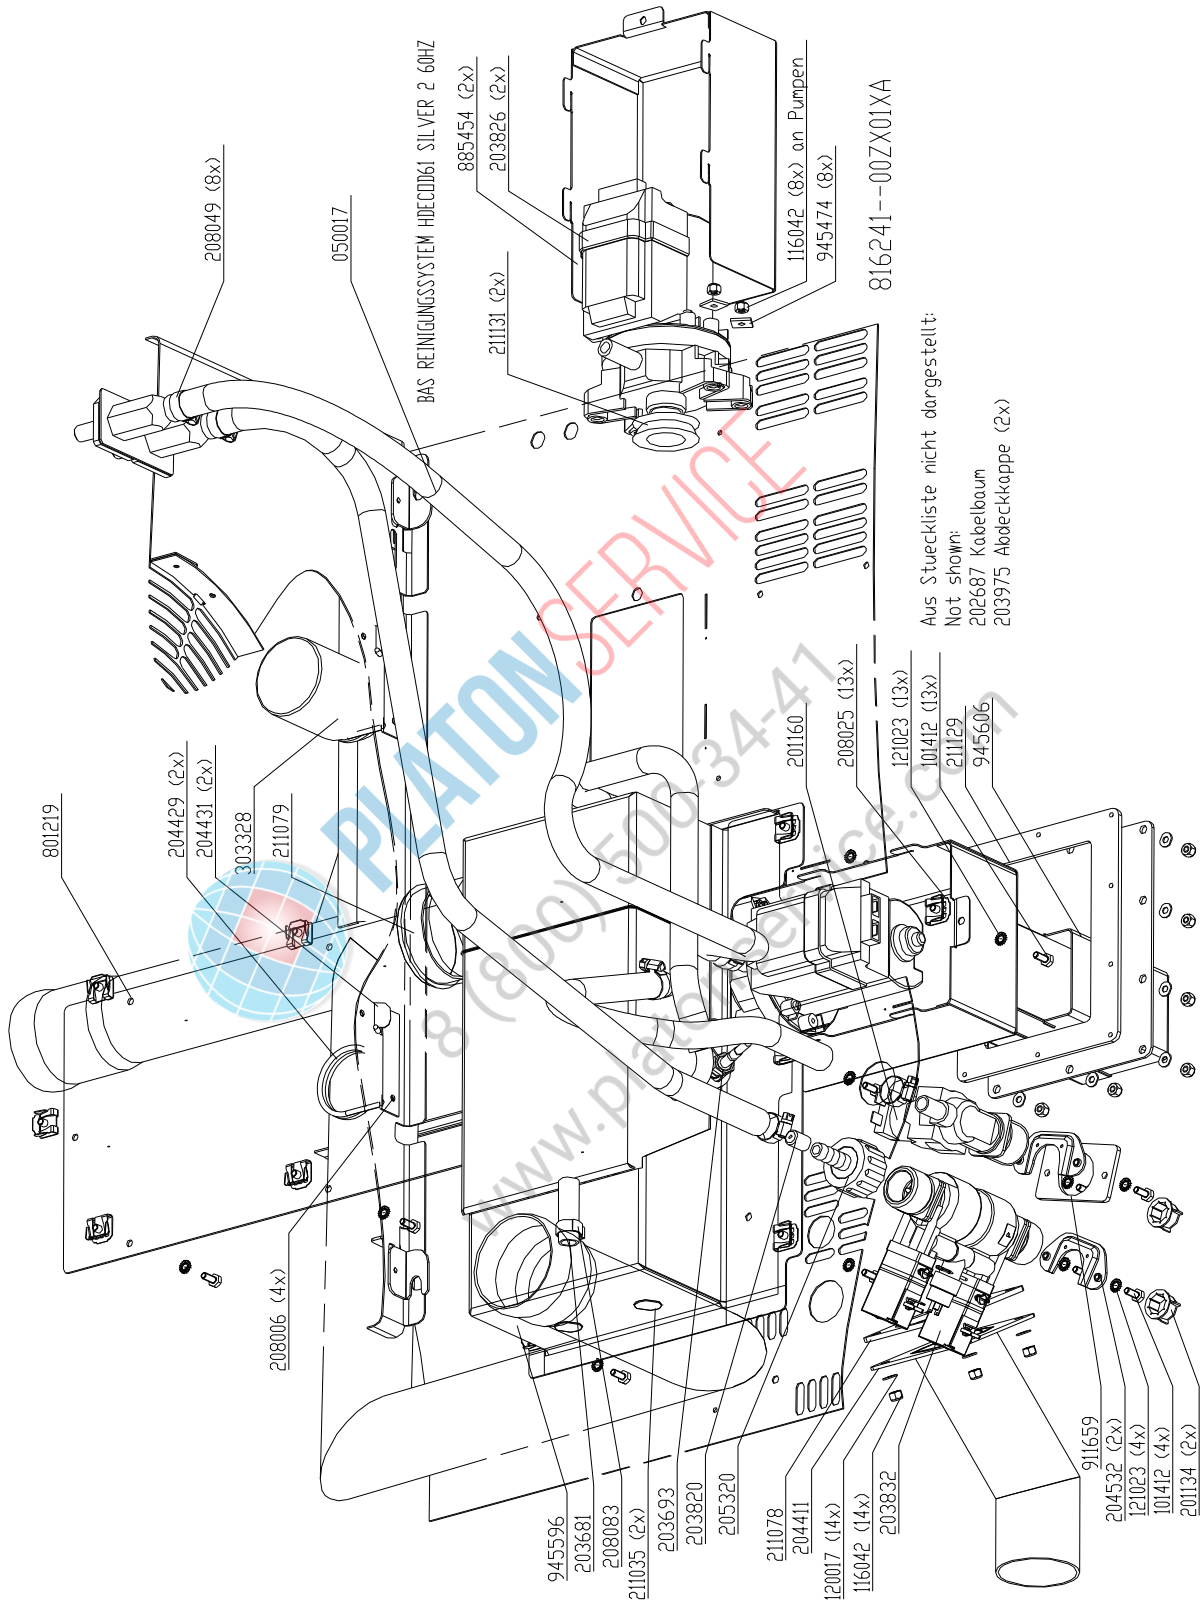

Water assembly with WaveClean 60Hz HD6.x & HD10.x Silver