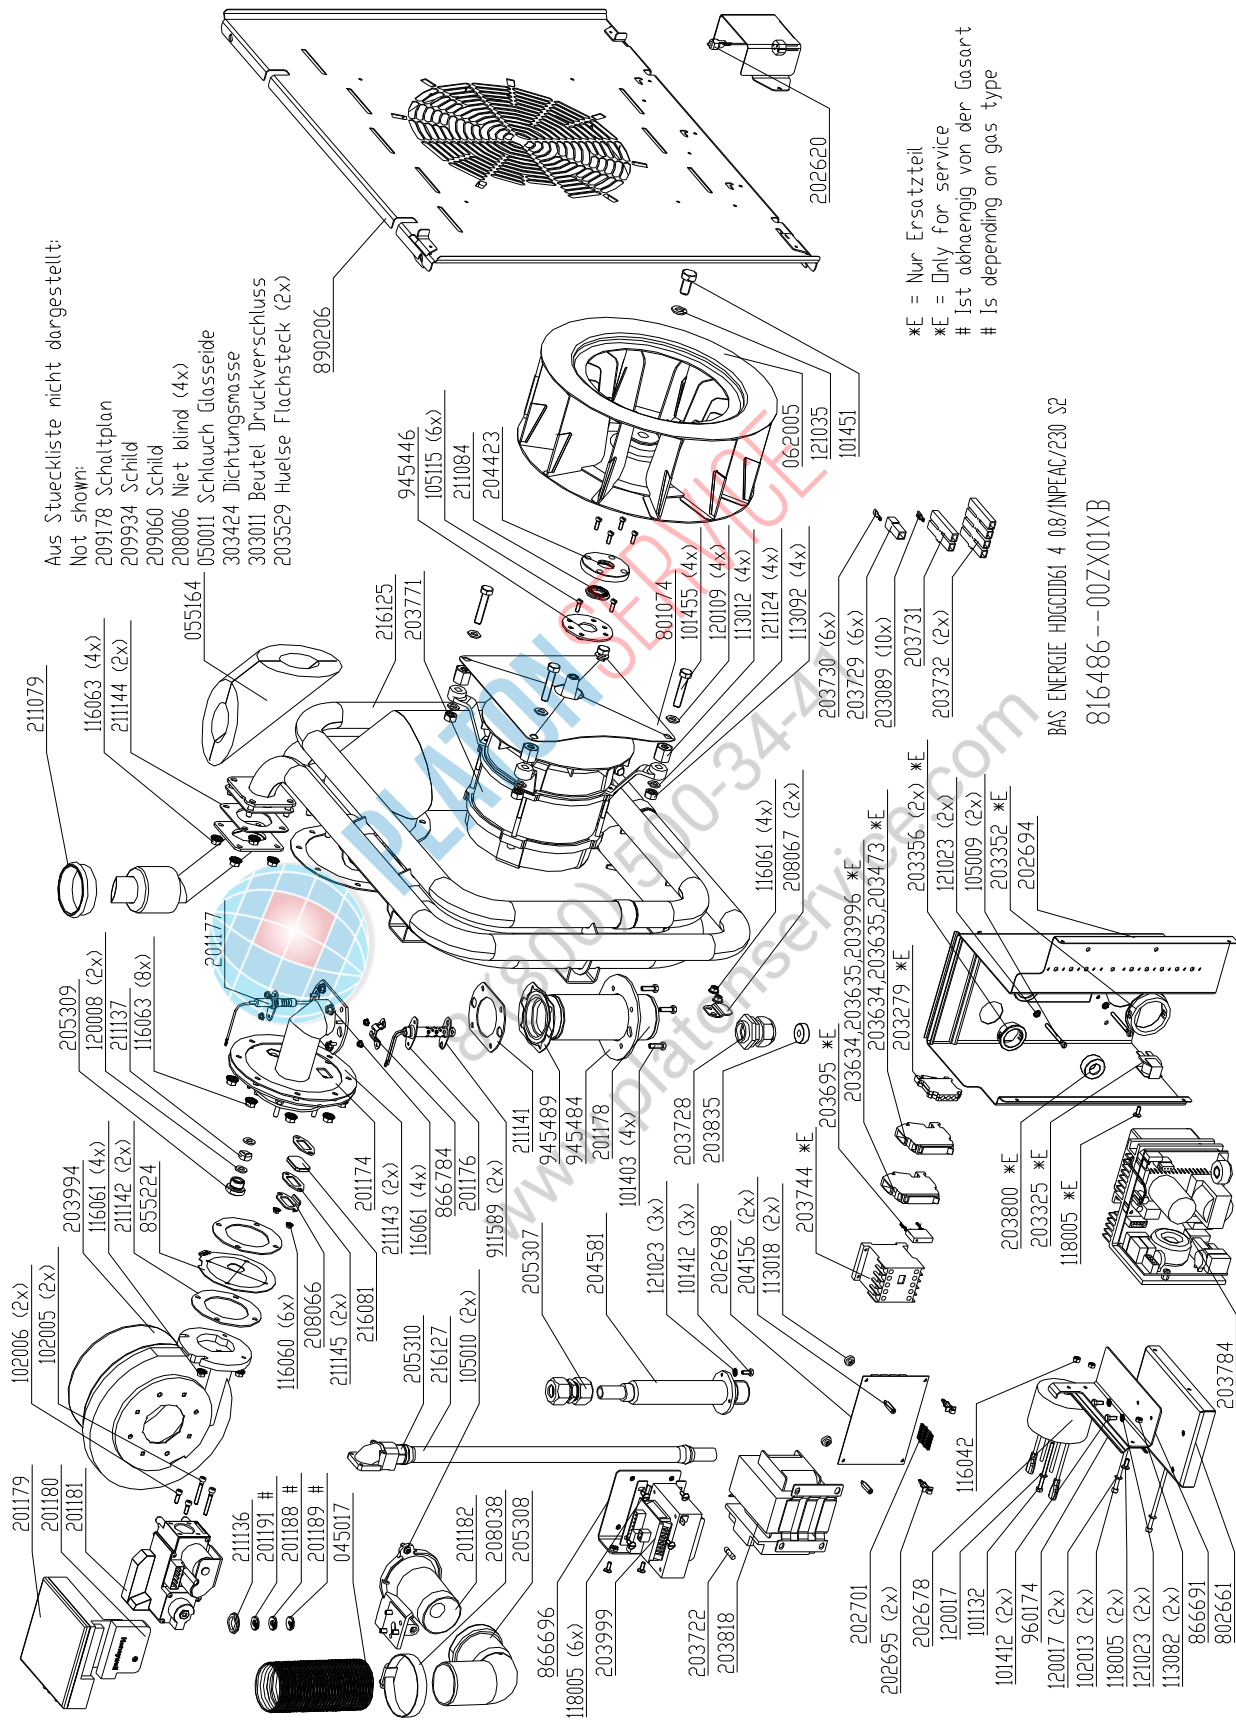

*E = Nur Ersatzteil
 *E = Only for service

BAS ENERGIE HBECD062 7 214/3NPEAC50/400 S2

Electric assembly 3NPE 400V HD10.1 Silver

Electric assembly 3NPE 400V HD10.2 Silver

Gas assembly HD6.1 Silver

Gas assembly HD6.2 Silver

Gas assembly HD10.1 Silver

Gas assembly HD10.2 Silver

Core temperature probe HD6.x & HD10.x Silver

BAS FUEHLER HDEC0061

813601--00ZE01X-

203697

PLATON SERVICE
8 (800) 500-34-47
www.platonservice.com

Fresh air assembly 6.x 10.x Silver