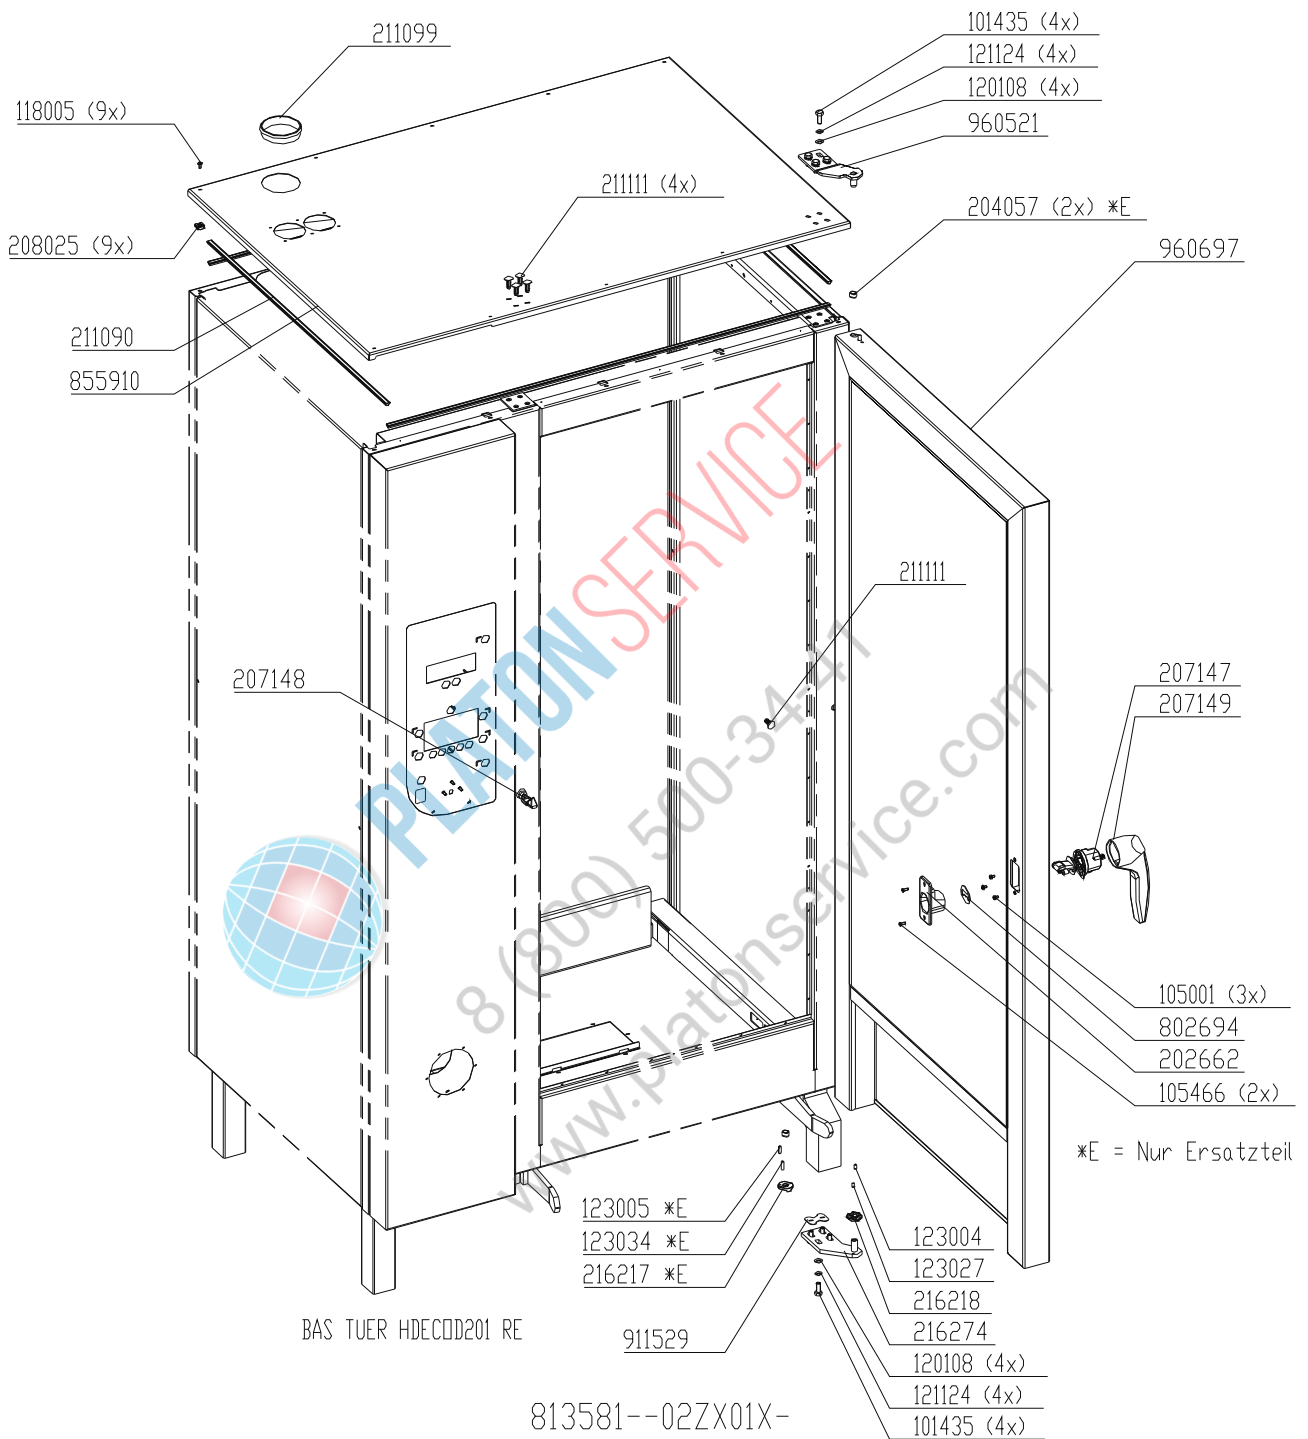

Chassis door area HD20.x electric, right hinged (triple glazing)