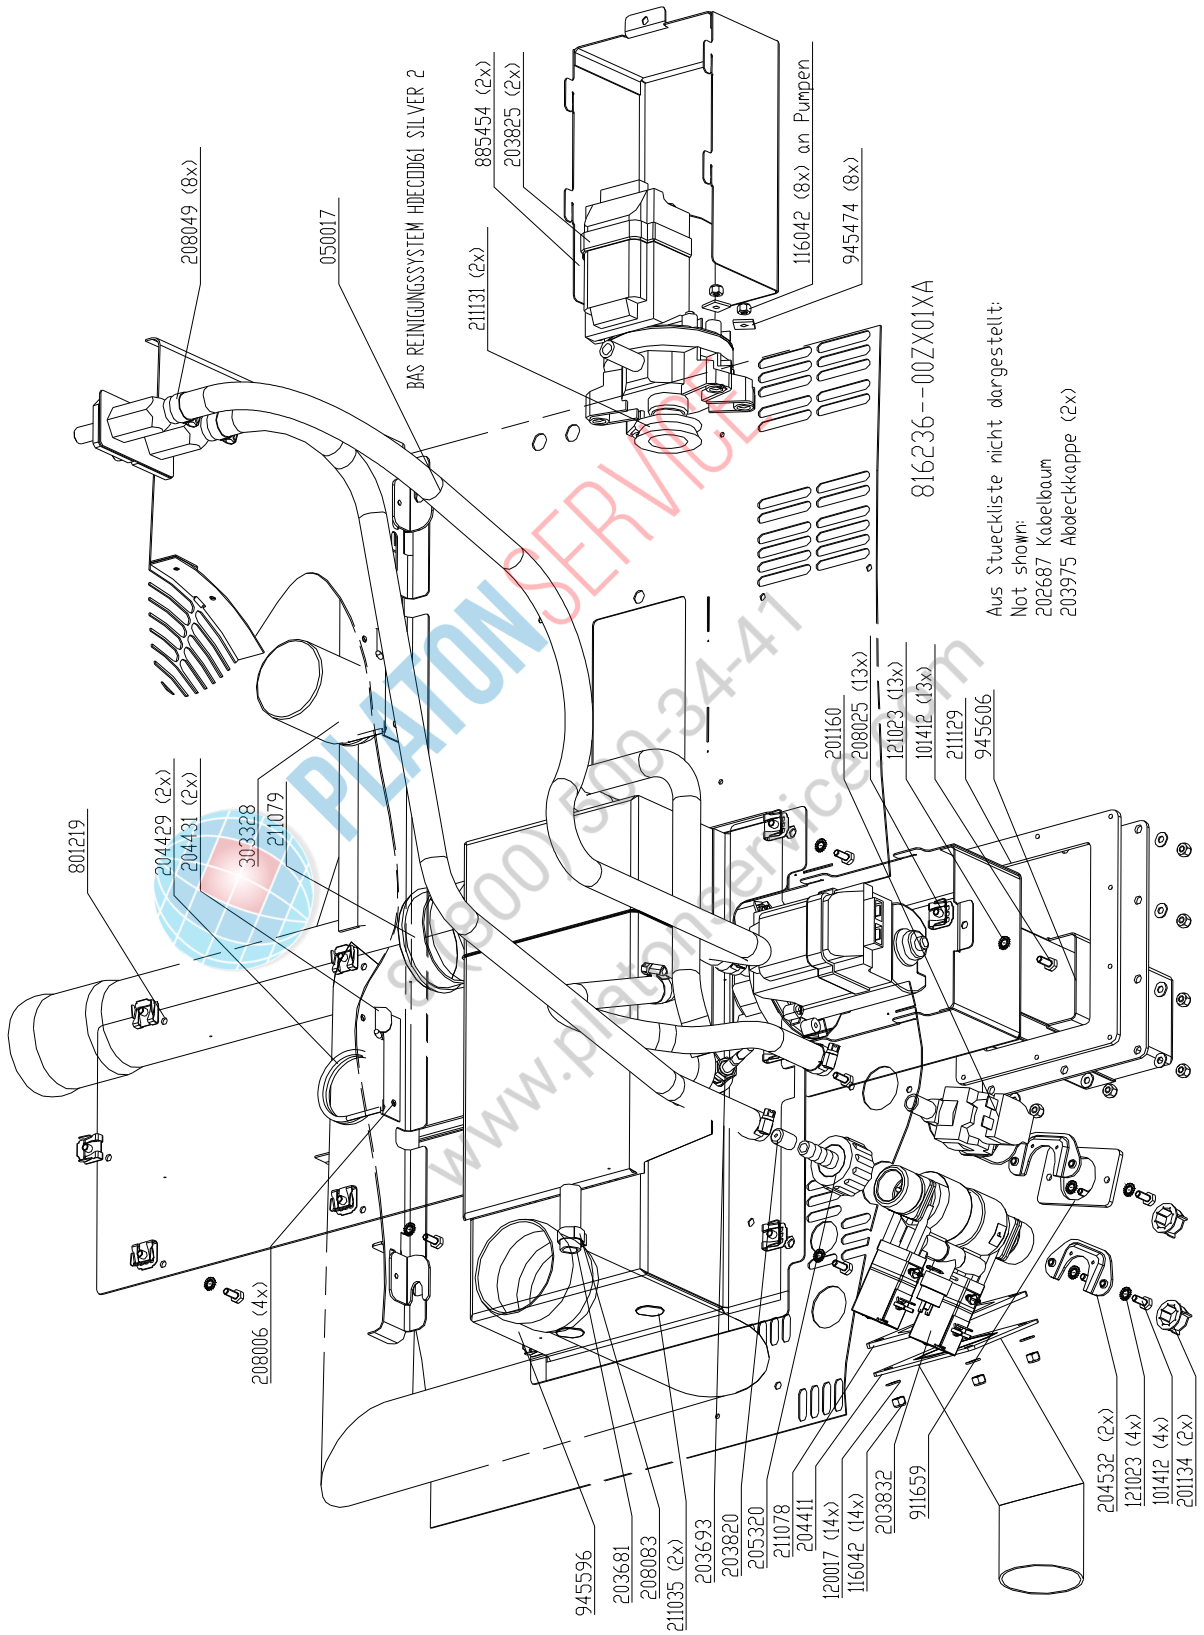

Water assembly with WaveClean 50Hz HD6.x & HD10.x Silver