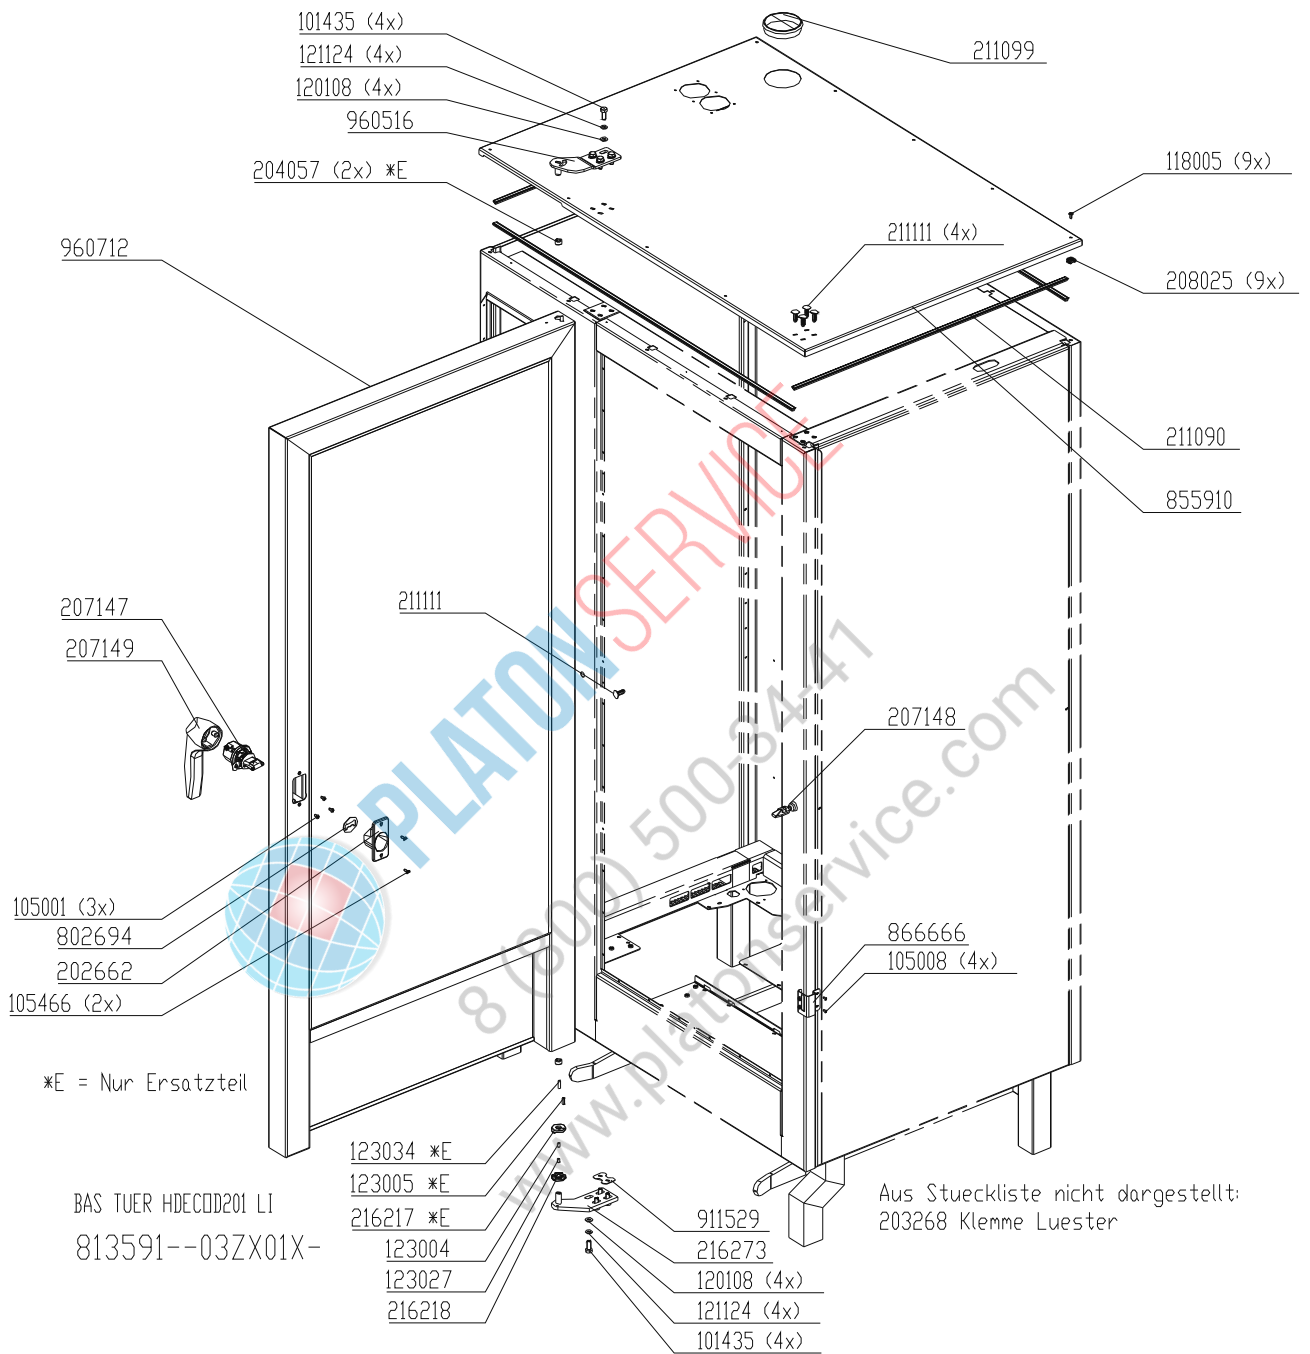

Chassis door area HD20.x electric, left hinged (triple glazing)