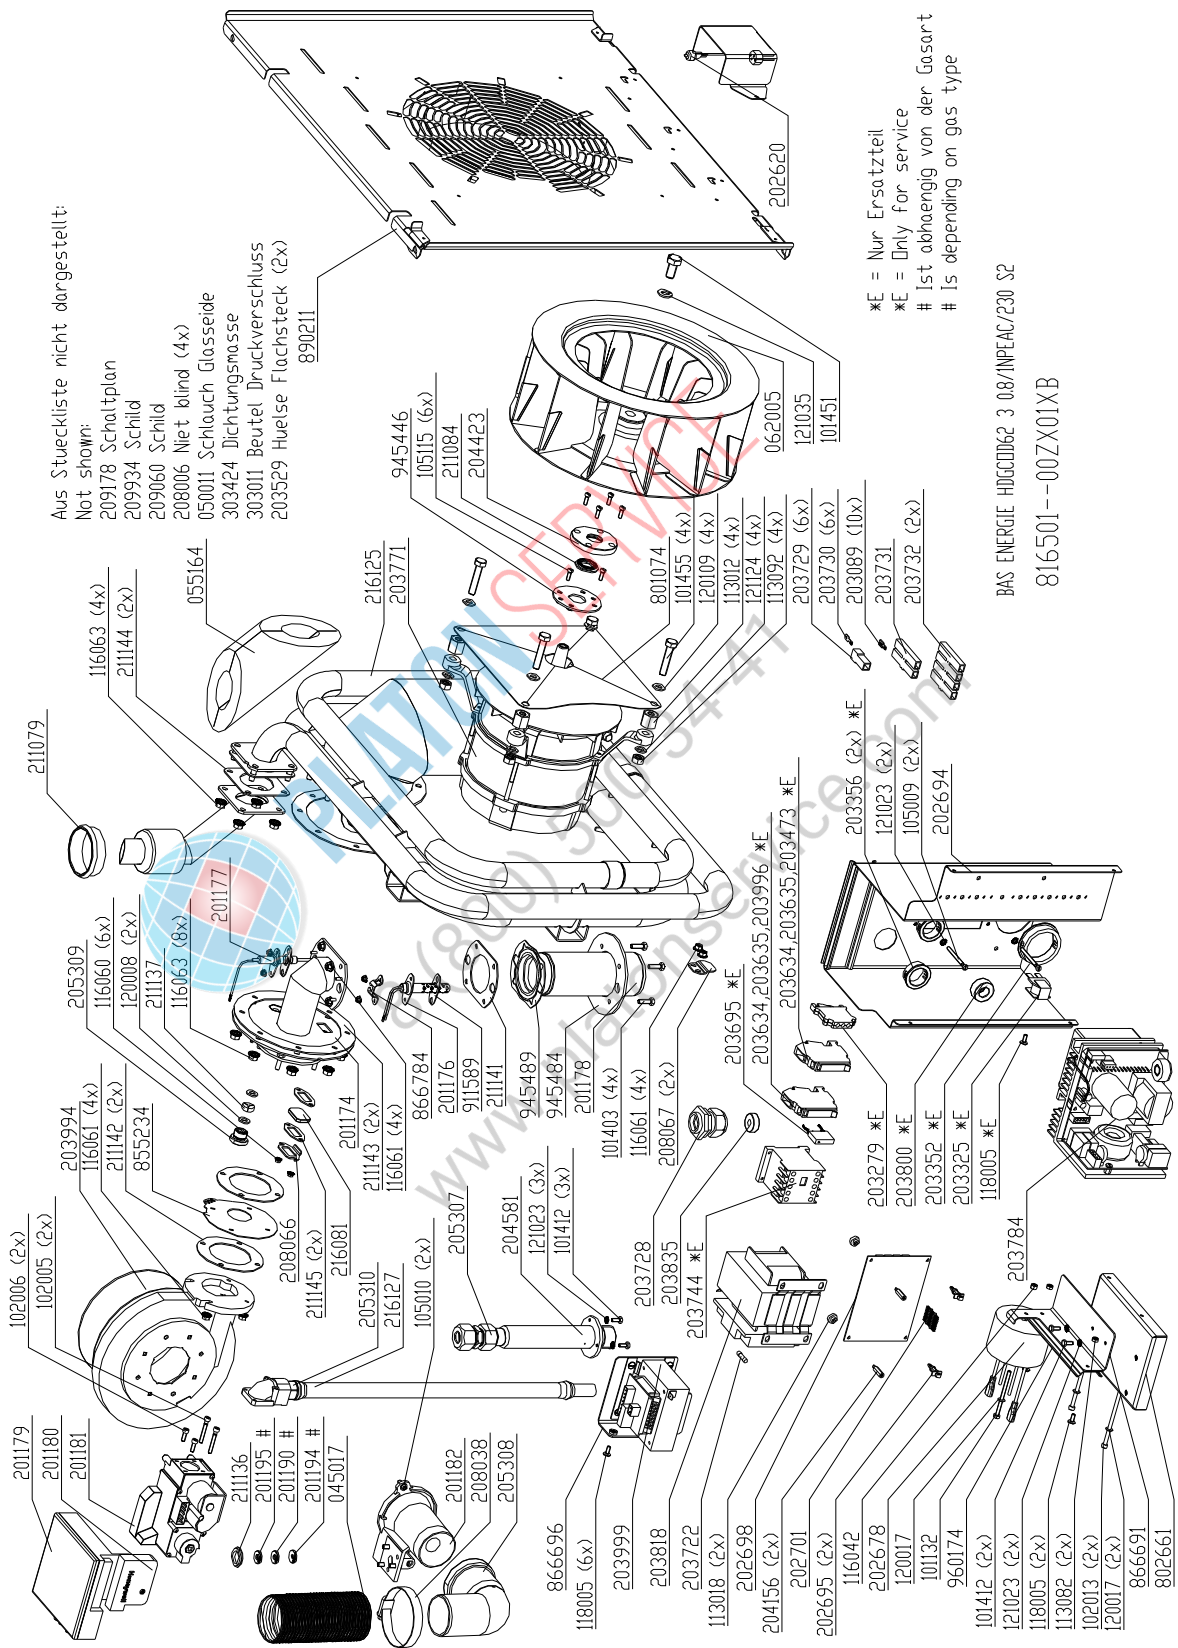

*E = Nur Ersatzteil
 *E = Only for service

BAS ENERGIE HBECD062 7 214/3NPEAC50/400 S2

Electric assembly 3NPE 400V HD10.1 Silver

Electric assembly 3NPE 400V HD10.2 Silver

Gas assembly HD6.1 Silver

Gas assembly HD6.2 Silver