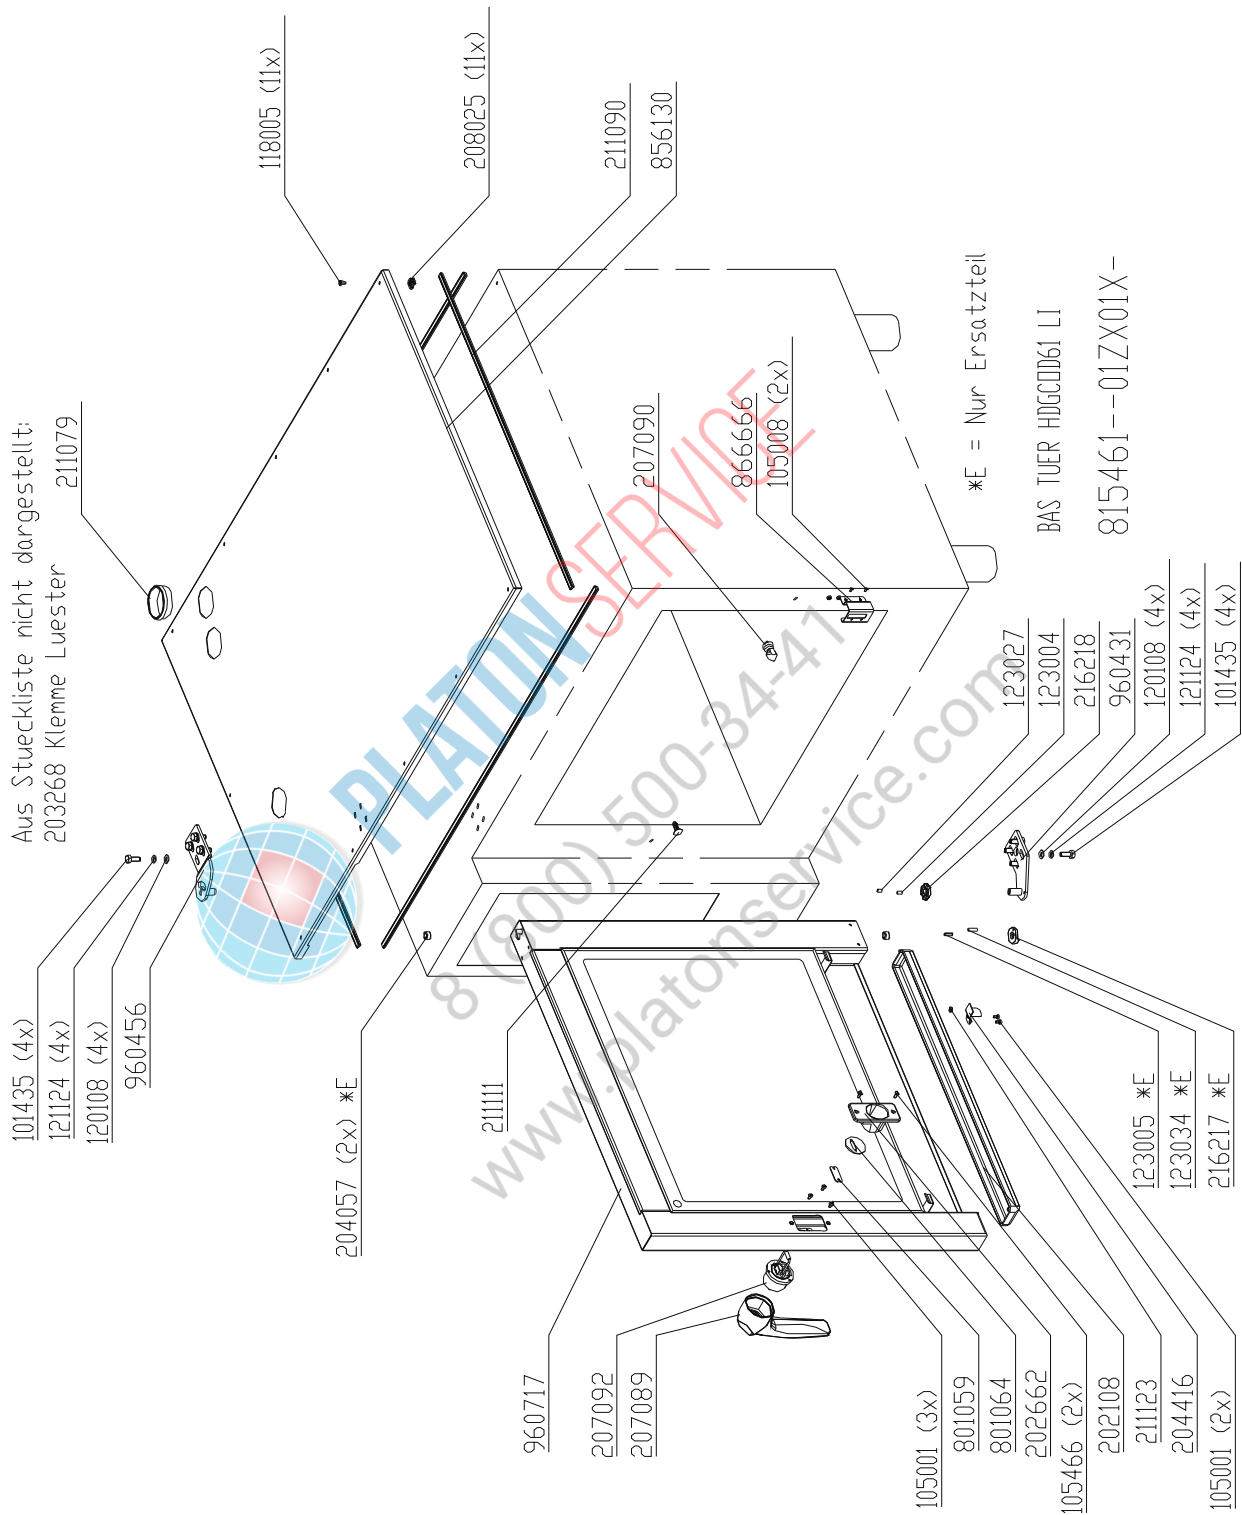

Chassis door area HD6.x gas, left hinged (triple glazing)