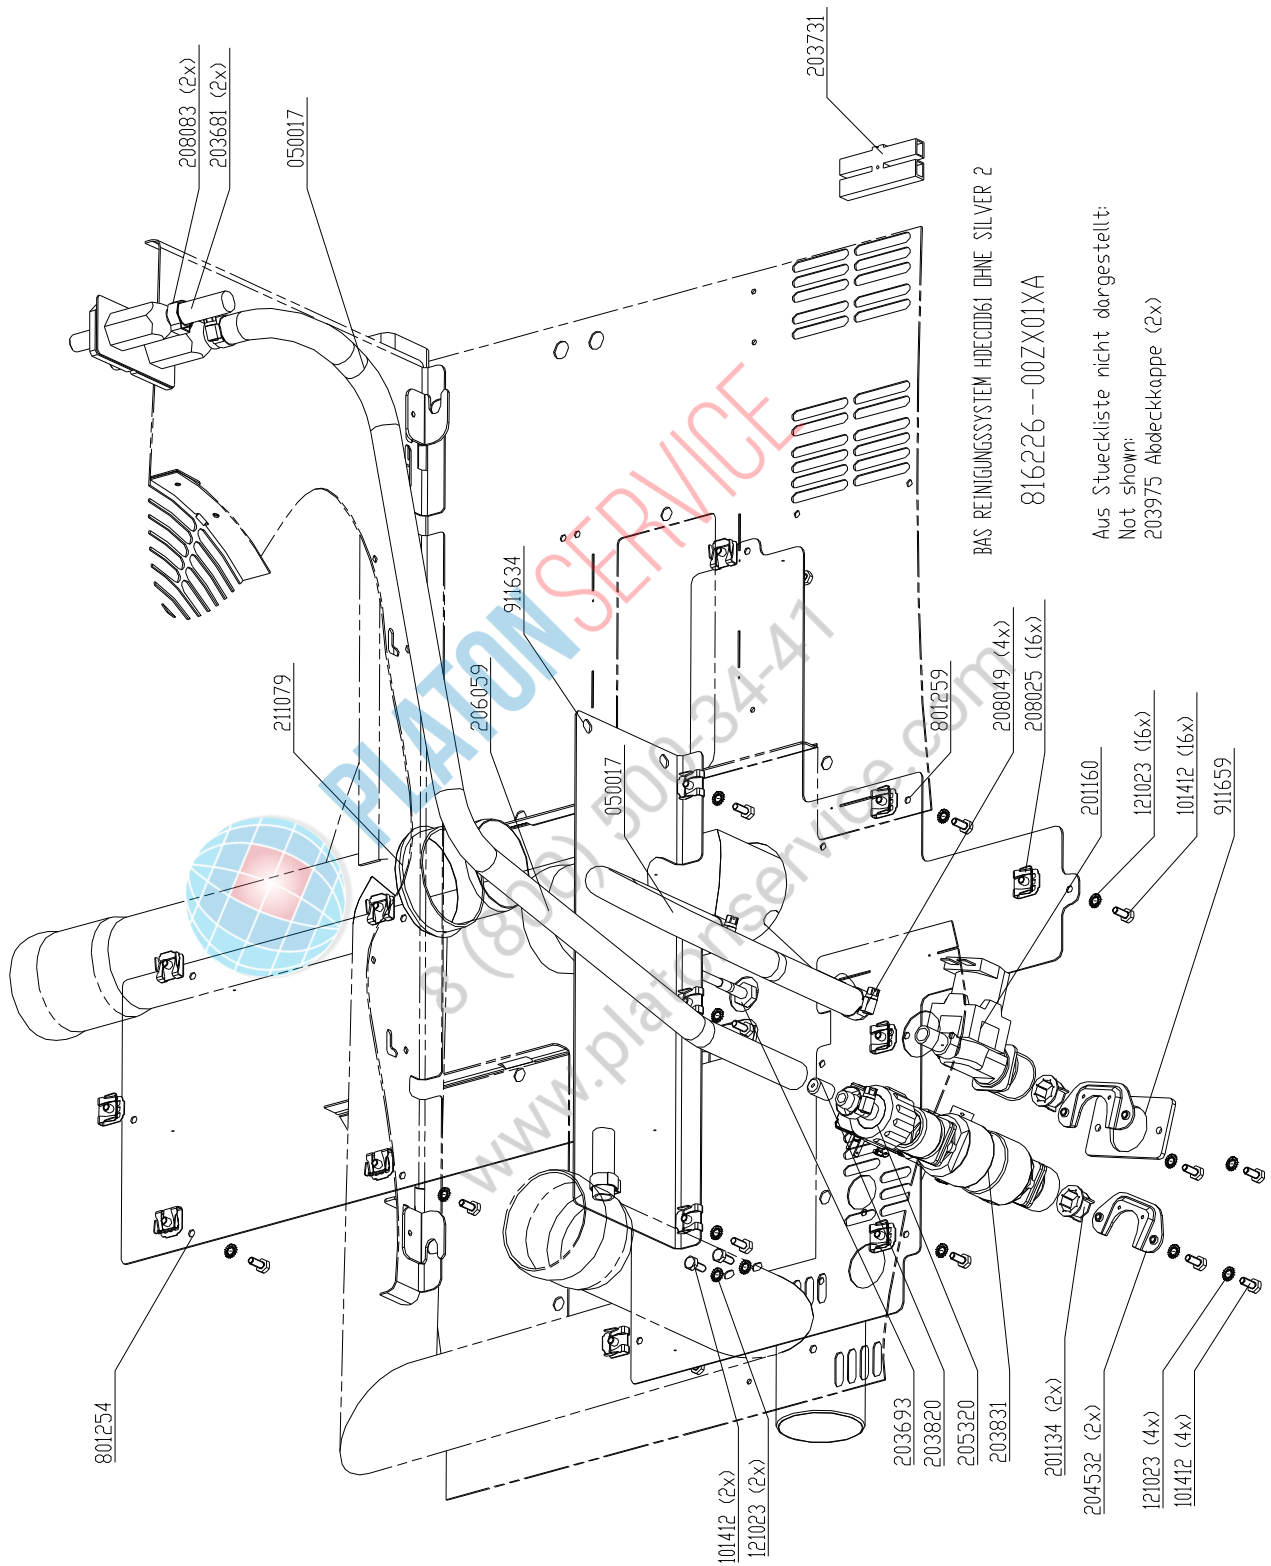

Water assembly without WaveClean HD6.x & HD10.x Silver