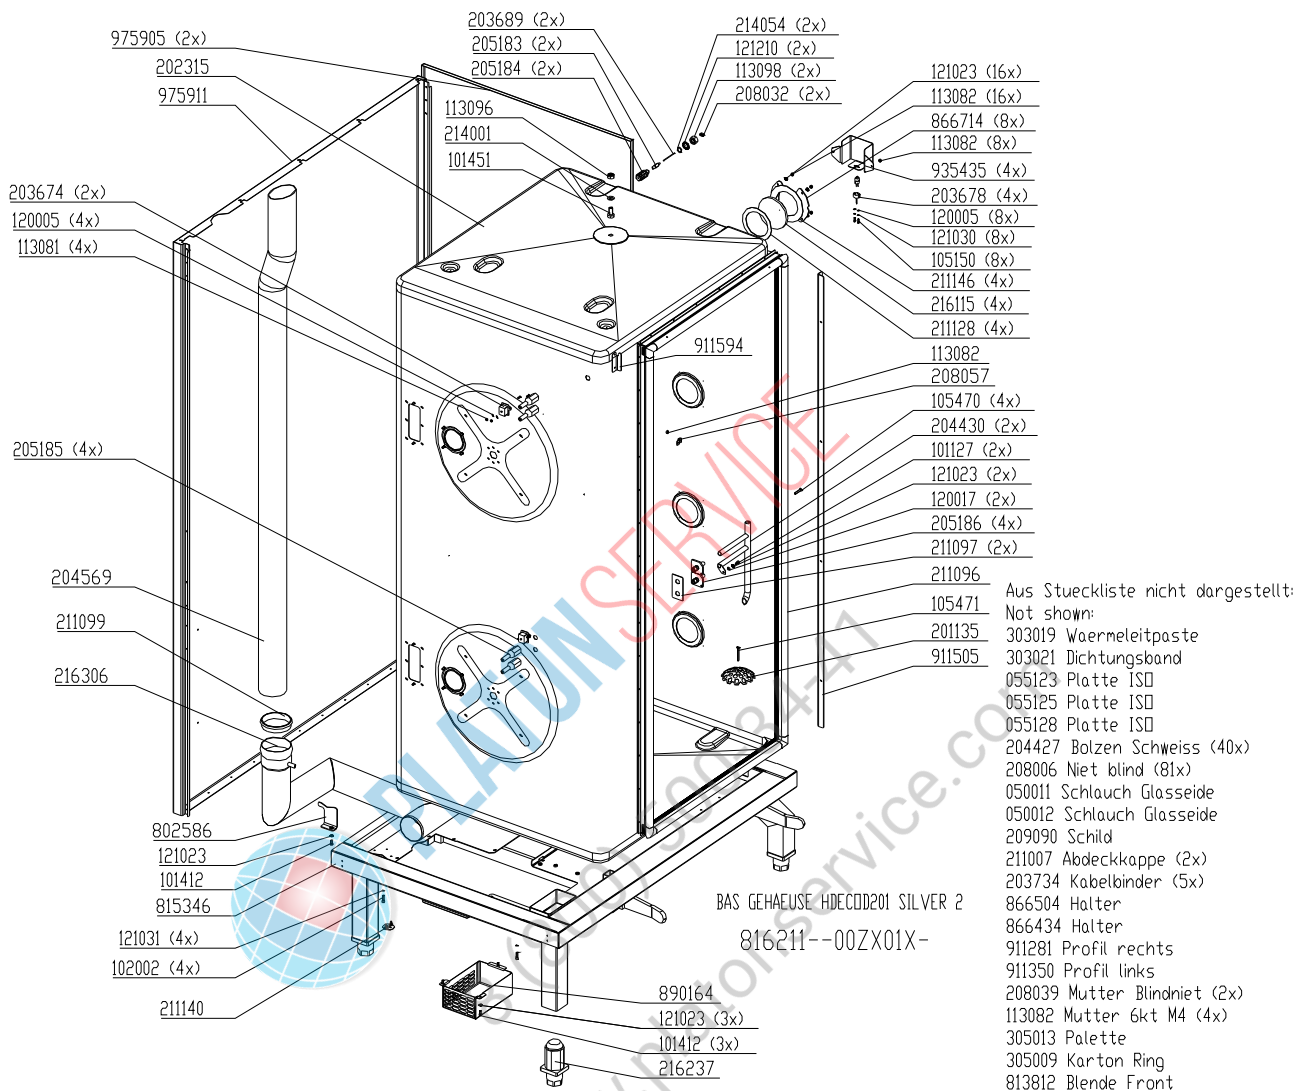

Chassis 20.x Electric Silver