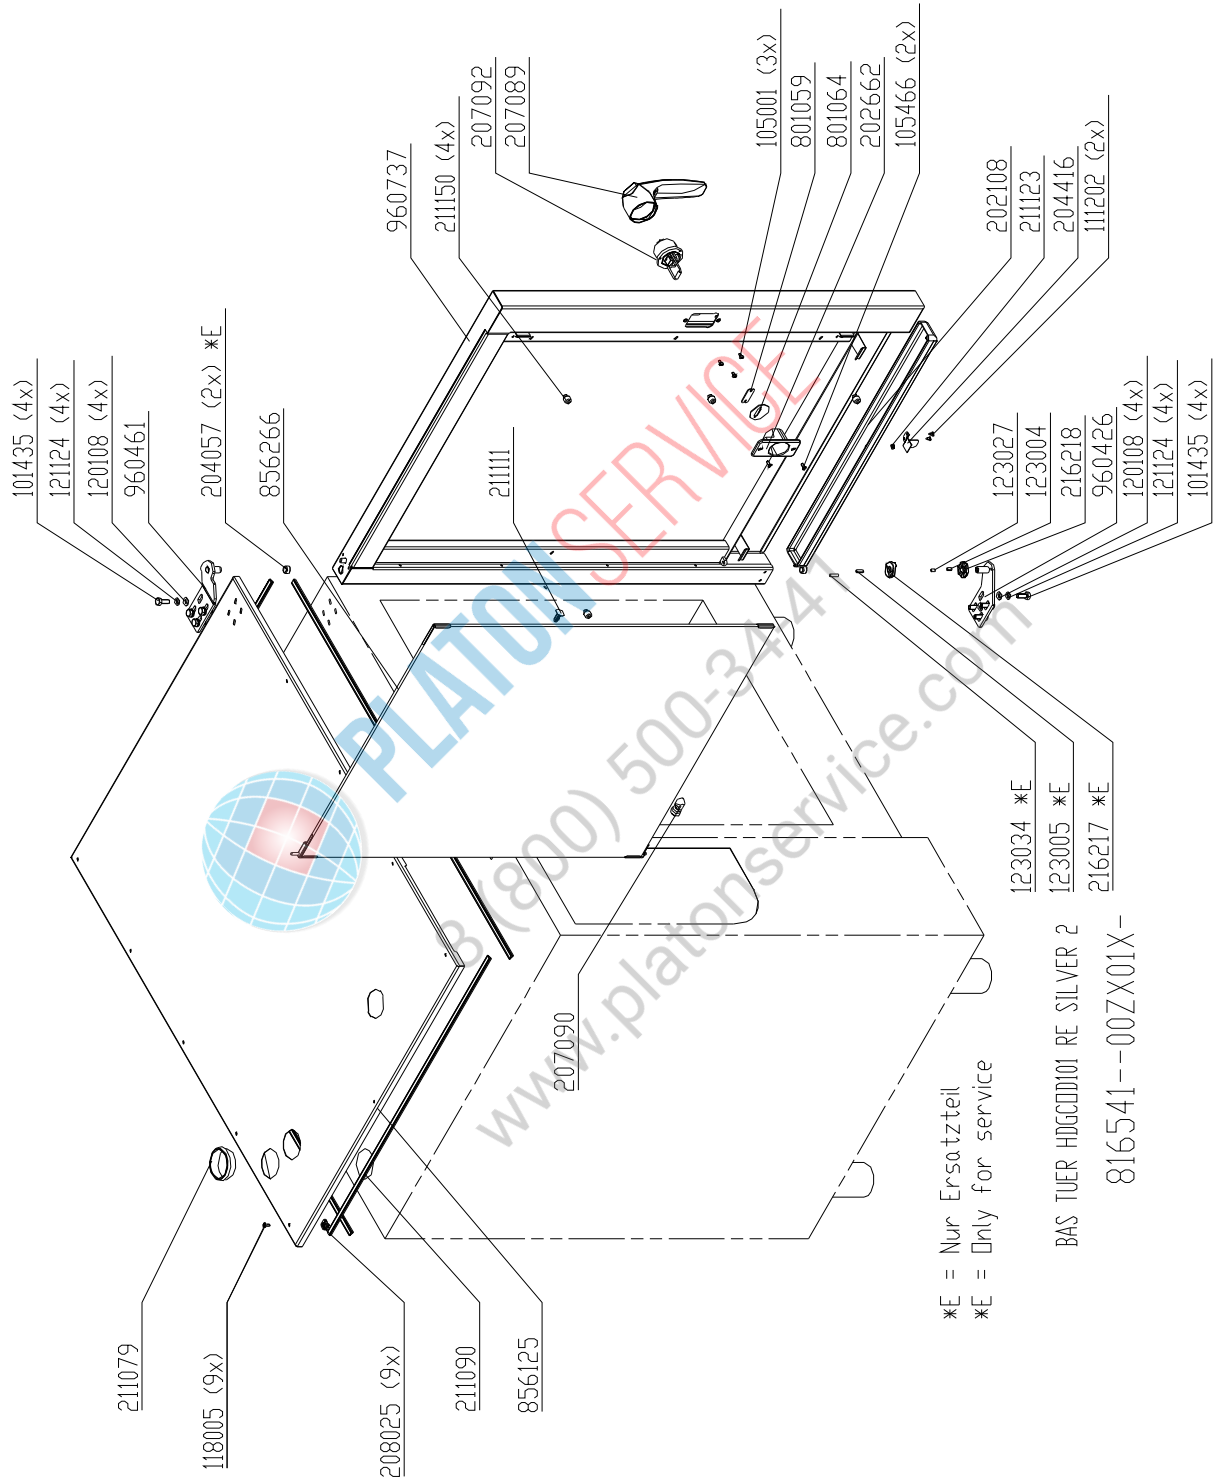

Chassis door area HD10.x gas, right hinged (double glazing)