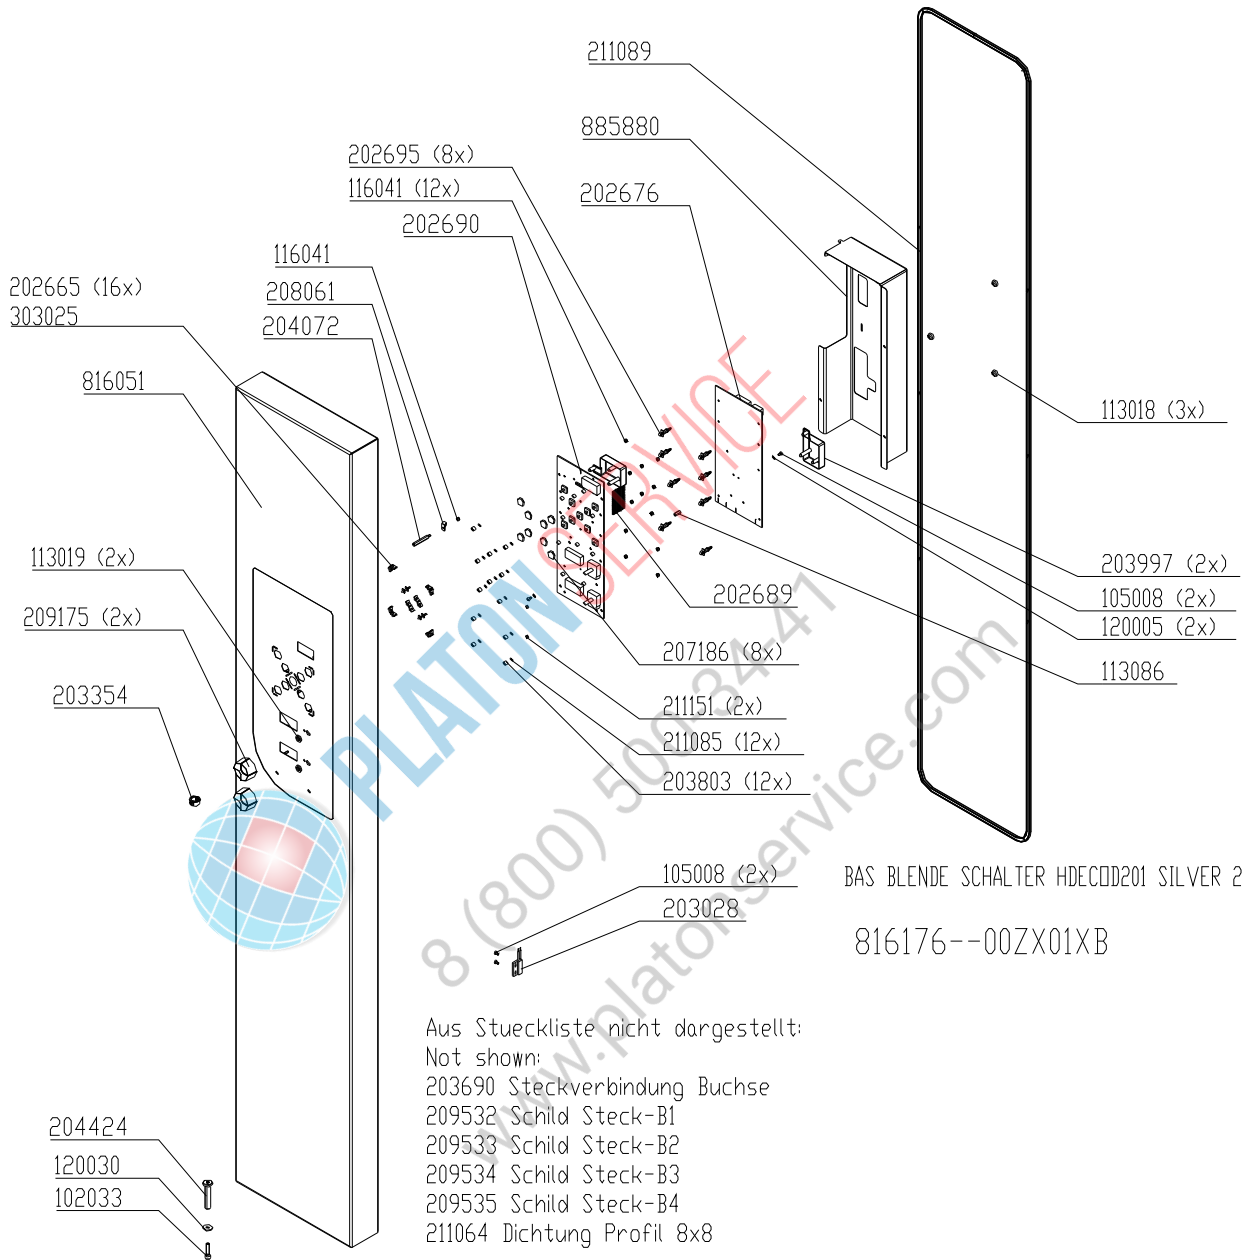

Chassis door area HD10.x electric, left hinged (triple glazing)

Exploded drawings 20.x

Electric & Gas

Front panel 20.x Silver without hand shower

Front panel 20.x Silver with hand shower

Electric assembly 3NPE 400V HD20.1 Silver