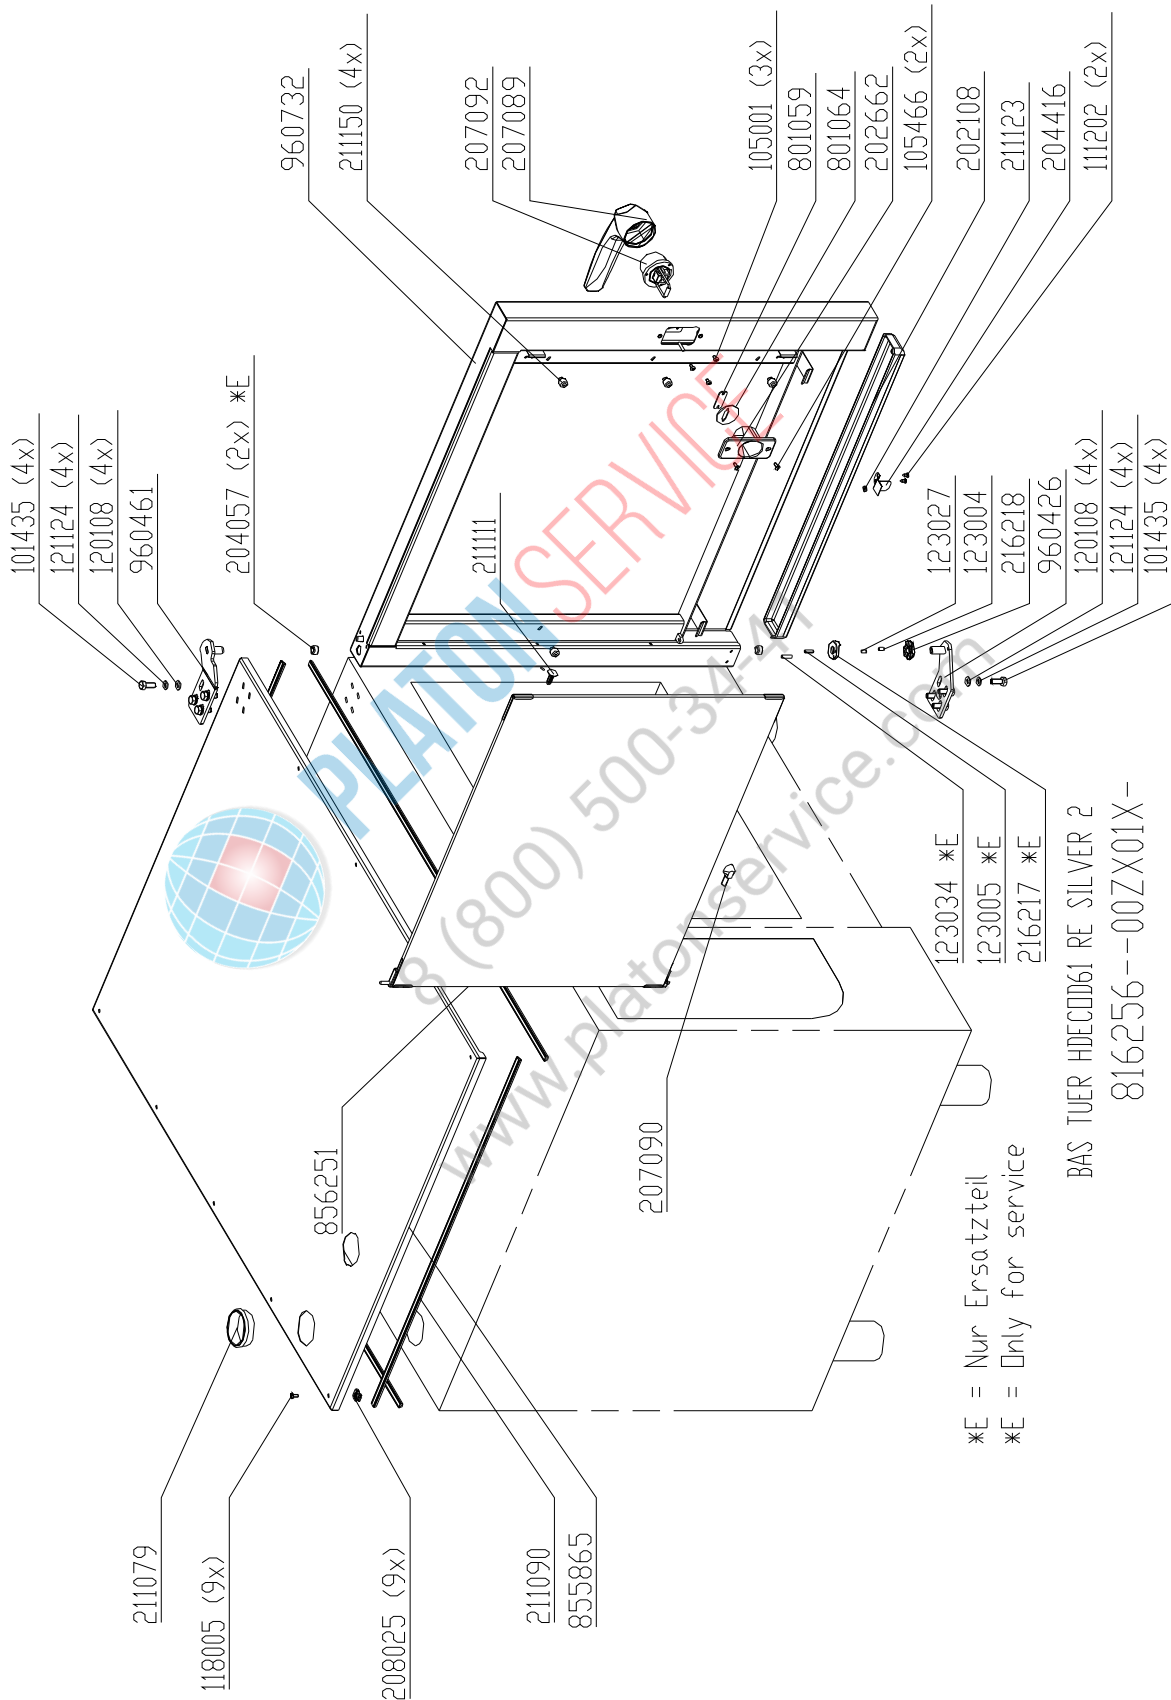

Chassis door area HD6.x electric, right hinged (double glazing)