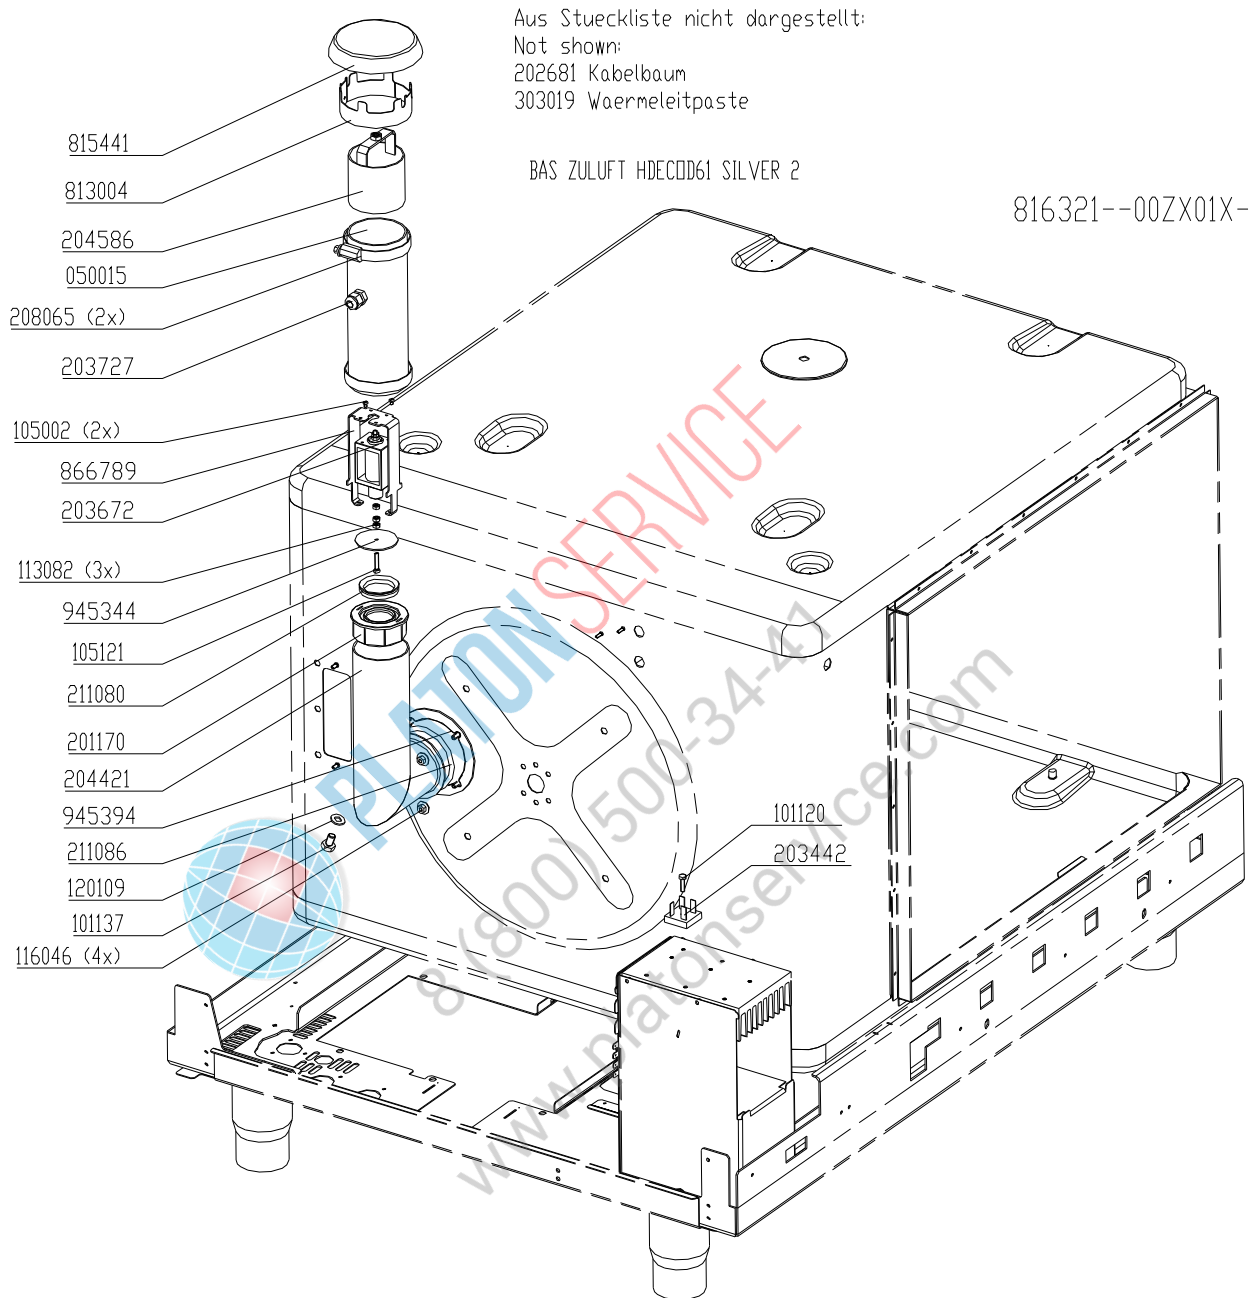

Gas assembly HD10.1 Silver

Gas assembly HD10.2 Silver

Core temperature probe HD6.x & HD10.x Silver

BAS FUEHLER HDEC0061

813601--00ZE01X-

203697

PLATON SERVICE
8 (800) 500-34-47
www.platonservice.com

Fresh air assembly 6.x 10.x Silver