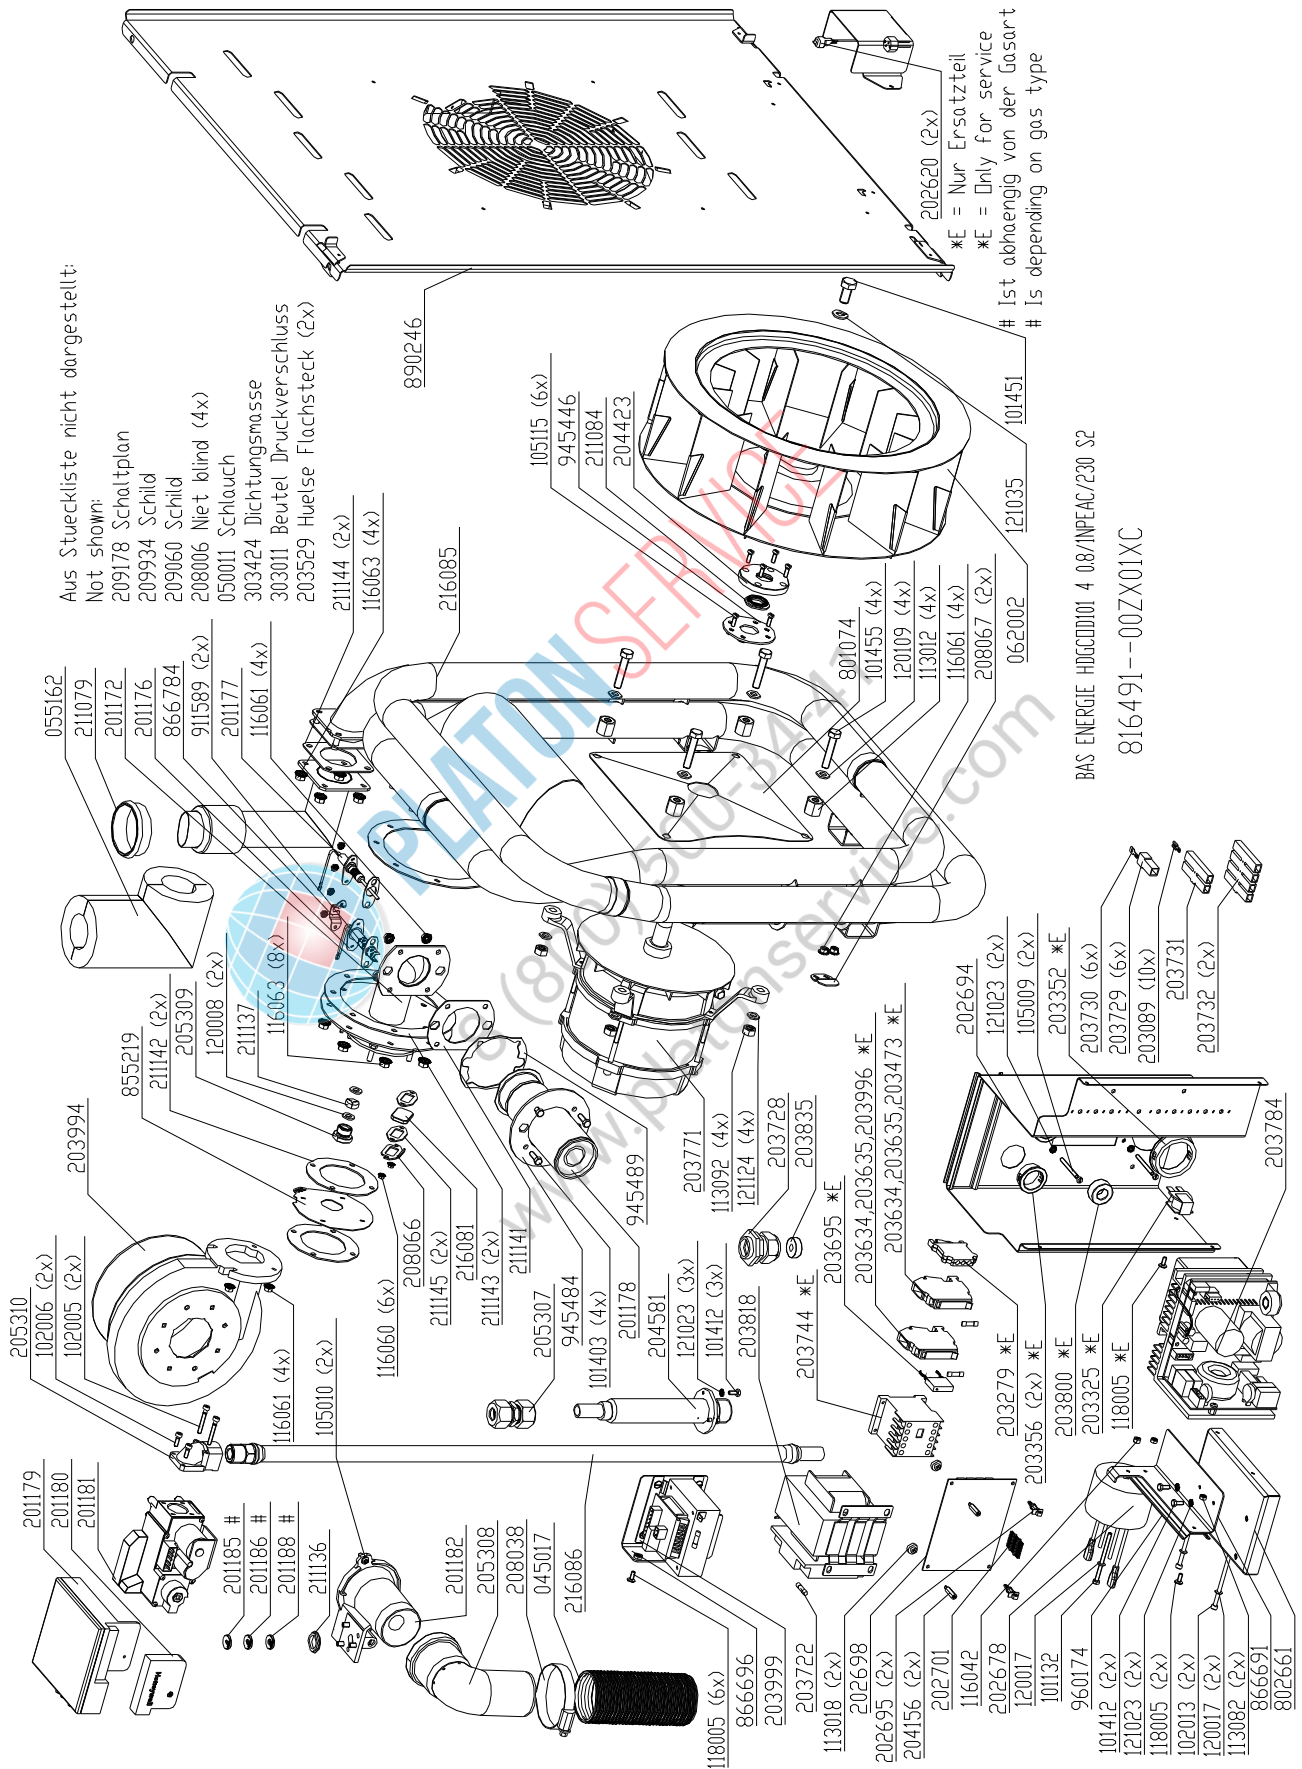

Gas assembly HD10.1 Silver