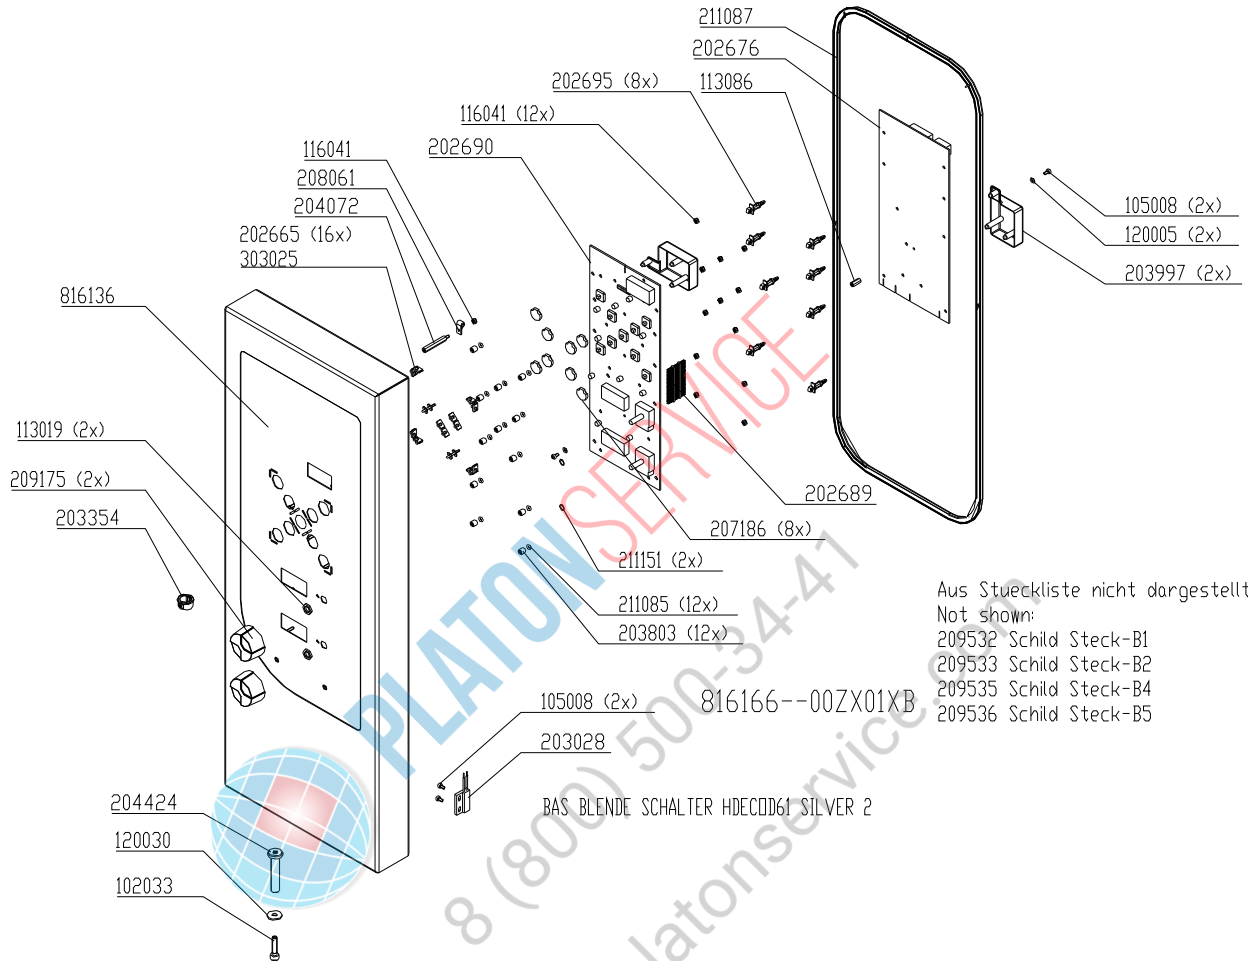

Front panel 6.x Silver without hand shower