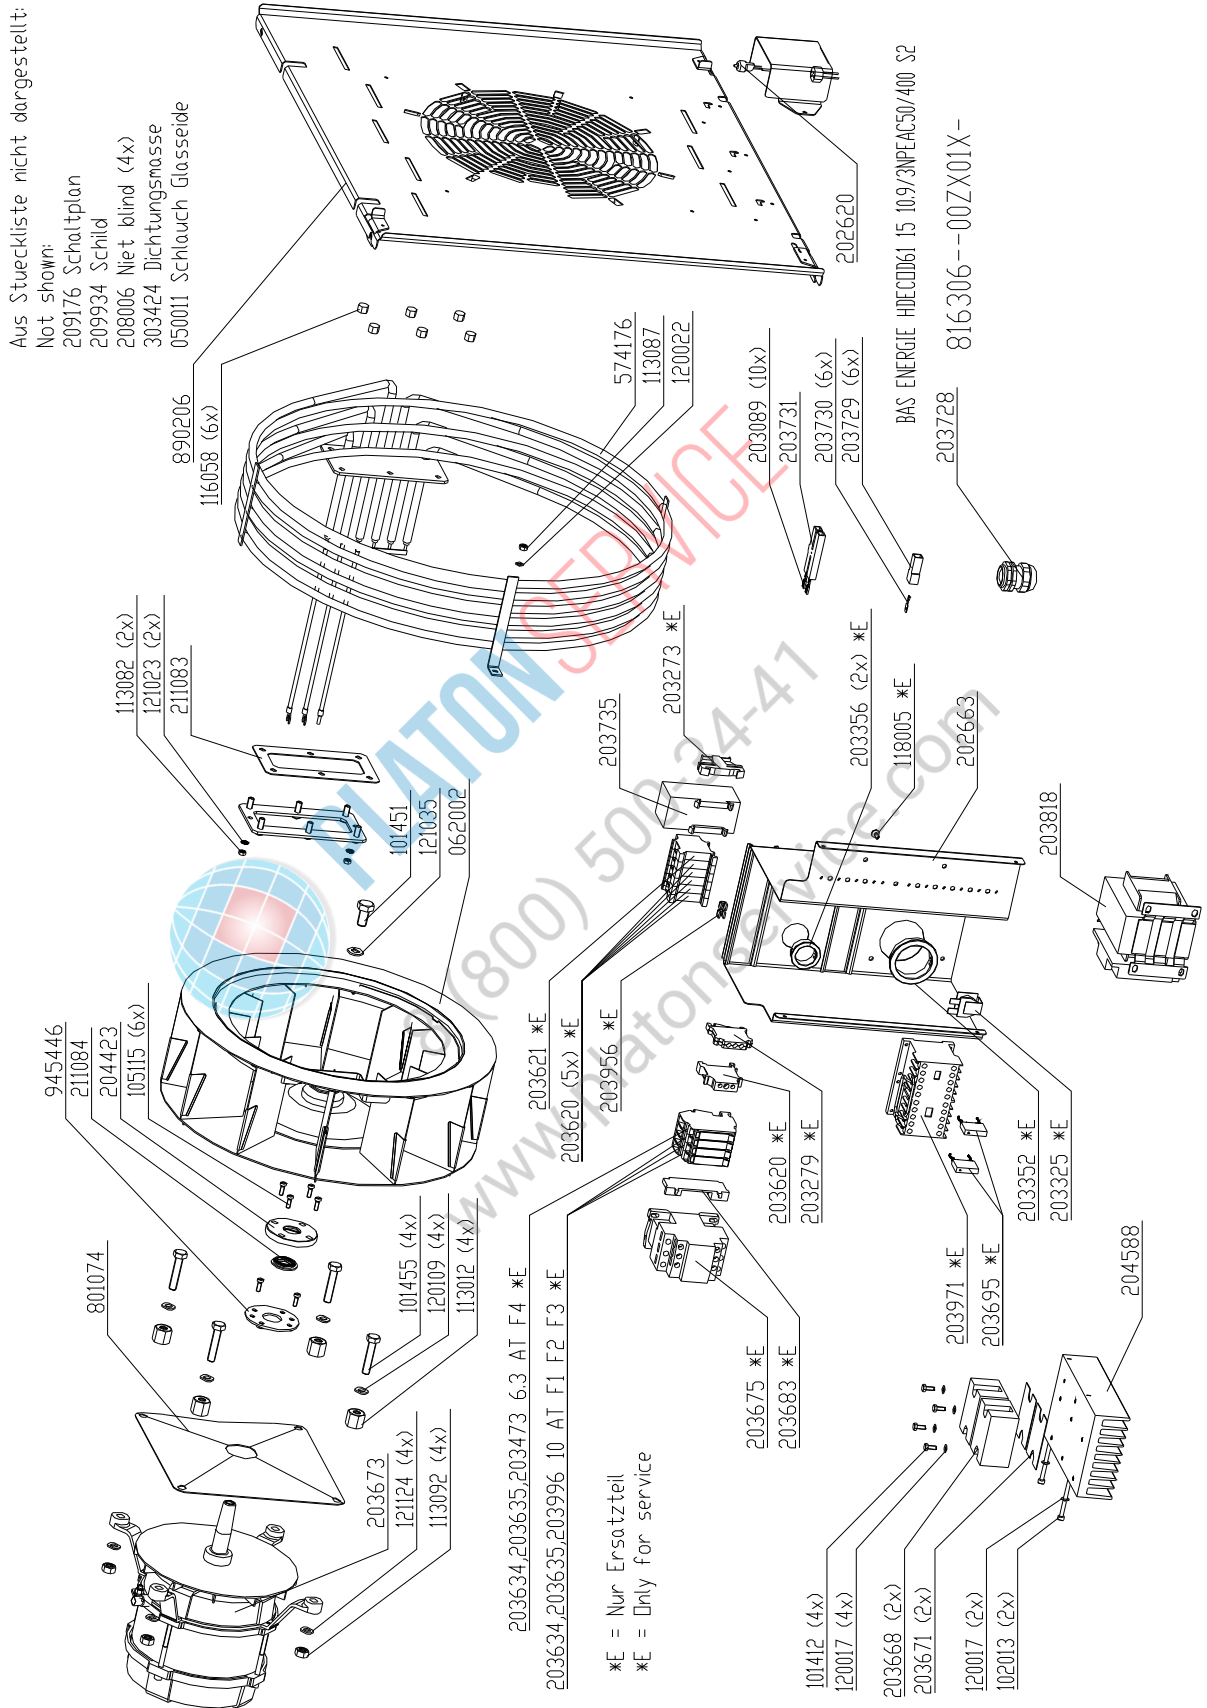

Exploded drawings 6.x & 10.x

Electric & Gas

Front panel 6.x Silver without hand shower

Front panel 6.x Silver with hand shower

Front panel 10.x Silver without hand shower

Front panel 10.x Silver with hand shower

Electric assembly 3NPE 400V HD6.1 Silver

Aus Stueckliste nicht dargestellt:
Not shown:

- 209176 Schaltplan
- 209934 Schild
- 208006 Niet blind (4x)
- 303424 Dichtungsmasse
- 050011 Schlauch Glasseele

*E = Nur Ersatzteil
*E = Only for service