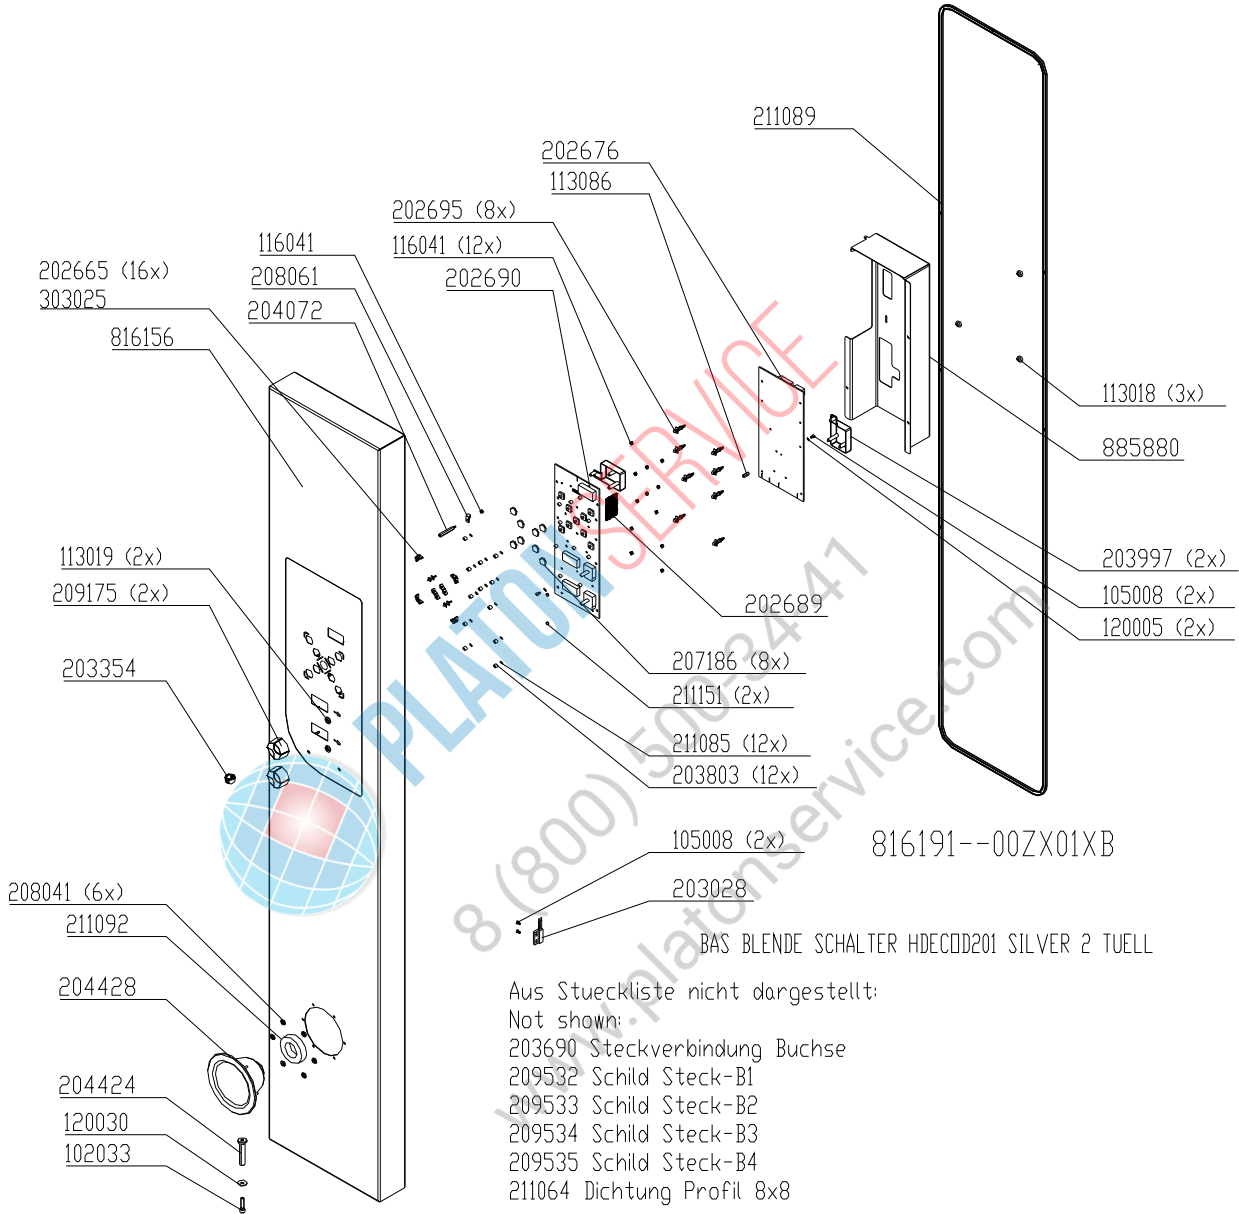

Chassis door area HD10.x electric, left hinged (triple glazing)

Exploded drawings 20.x

Electric & Gas

Front panel 20.x Silver without hand shower

Front panel 20.x Silver with hand shower

Electric assembly 3NPE 400V HD20.1 Silver