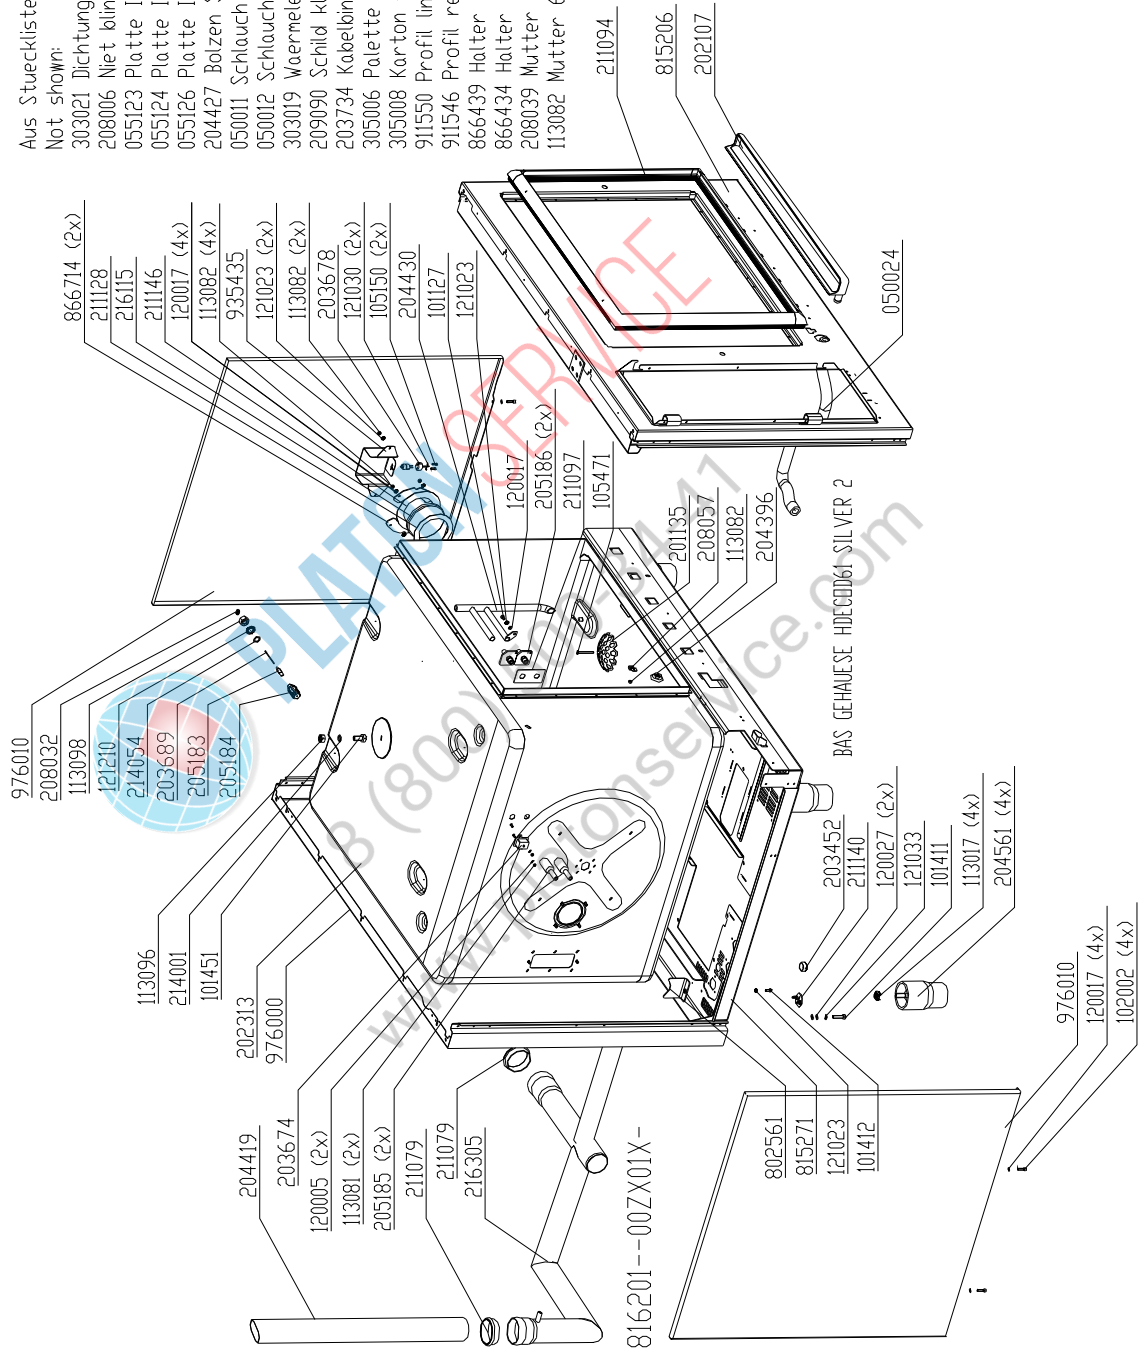

Chassis 6.x Electric Silver

Aus Stueckliste nicht dargestellt:

- Not shown:
- 303021 Dichtungsband
- 208006 Niet blind (68x)
- 055123 Platte ISO
- 055124 Platte ISO
- 055126 Platte ISO
- 204427 Bolzen Schweiß (26x)
- 050011 Schlauch Glasseide
- 050012 Schlauch Glasseide
- 303019 Waermeleitpaste
- 209090 Schild klebe
- 203734 Kabelbinder (5x)
- 305006 Palette
- 305008 Karton stuehp
- 911550 Profil links
- 911546 Profil rechts
- 866439 Halter
- 866434 Halter
- 208039 Mutter Blindniet (2x)
- 113082 Mutter 6kt M4 (4x)