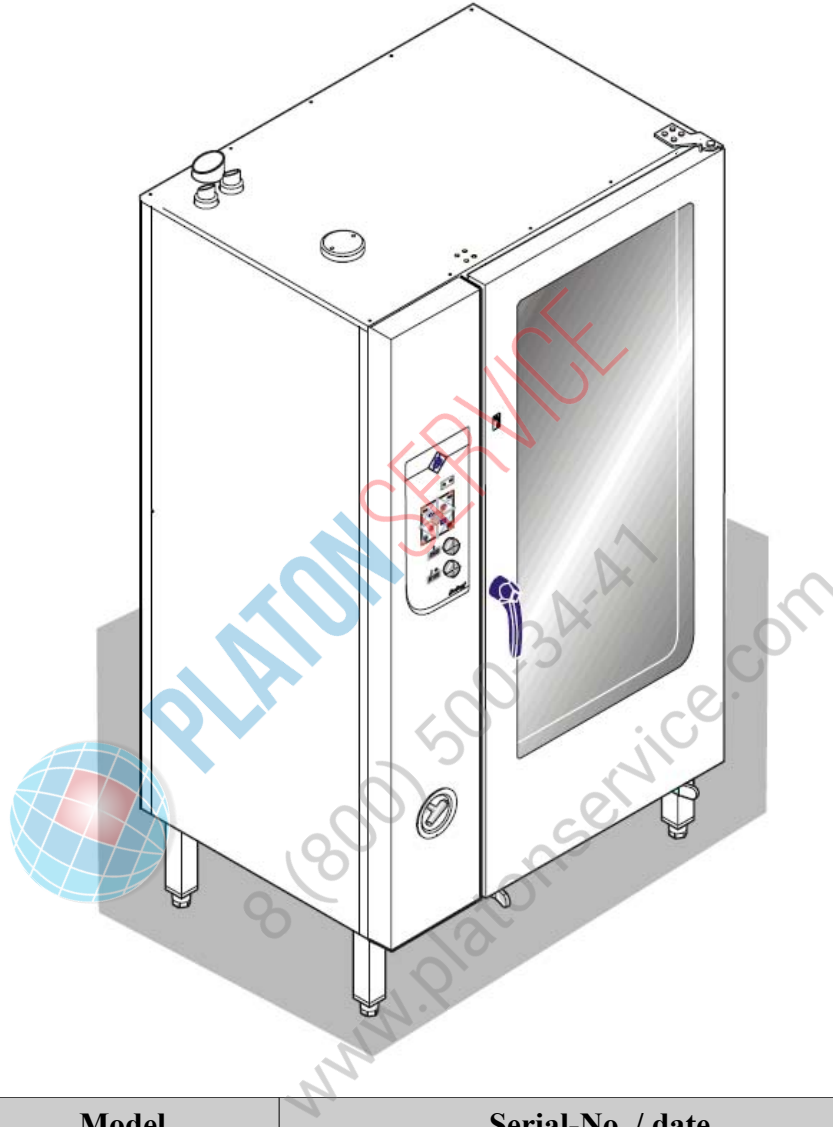

Exploded drawings Electric and Gas Combisteamer Silver

European CE-Version

Model	Serial-No. / date	
	From	Up to
Csxxxxx		
HansDampf 6.1	07020766 / June 2007	
HansDampf 6.2 Maxi	07020584 / June 2007	
HansDampf 10.1	07020584 / June 2007	
HansDampf 10.2 Maxi	07020584 / June 2007	
HansDampf 20.1	07020584 / June 2007	
HansDampf 20.2 Maxi	07020584 / June 2007	