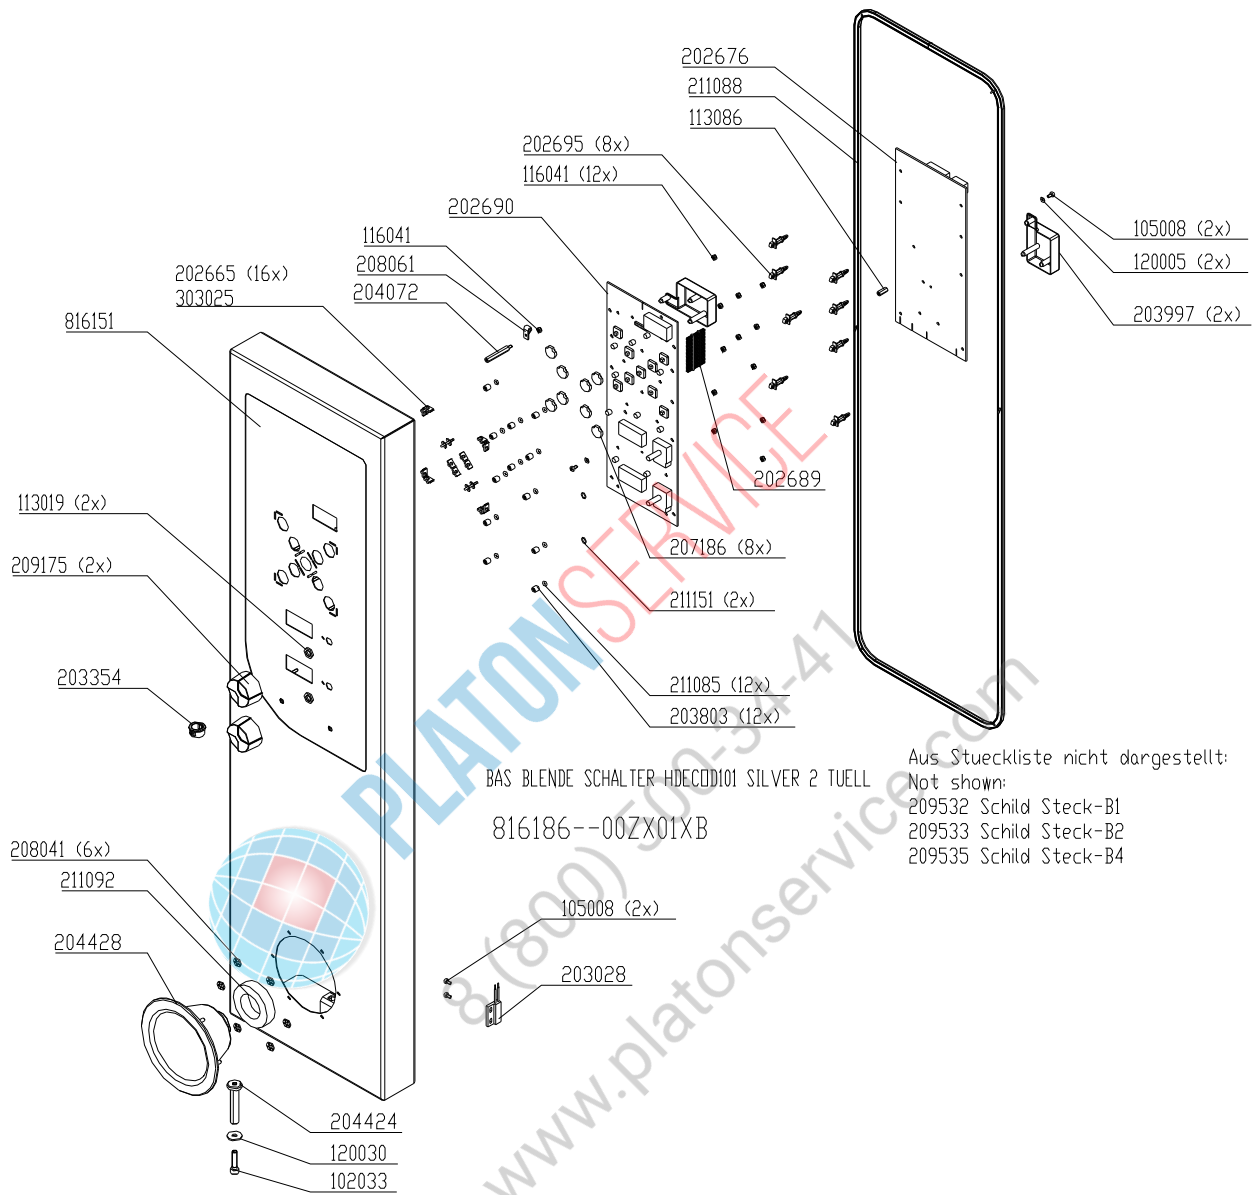

Exploded drawings 6.x & 10.x

Electric & Gas

Front panel 6.x Silver without hand shower

Front panel 6.x Silver with hand shower

Front panel 10.x Silver without hand shower

Front panel 10.x Silver with hand shower

Electric assembly 3NPE 400V HD6.1 Silver

Aus Stueckliste nicht dargestellt:
Not shown:

- 209176 Schaltplan
- 209934 Schild
- 208006 Niet blind (4x)
- 303424 Dichtungsmasse
- 050011 Schlauch Glasseele

*E = Nur Ersatzteil
*E = Only for service