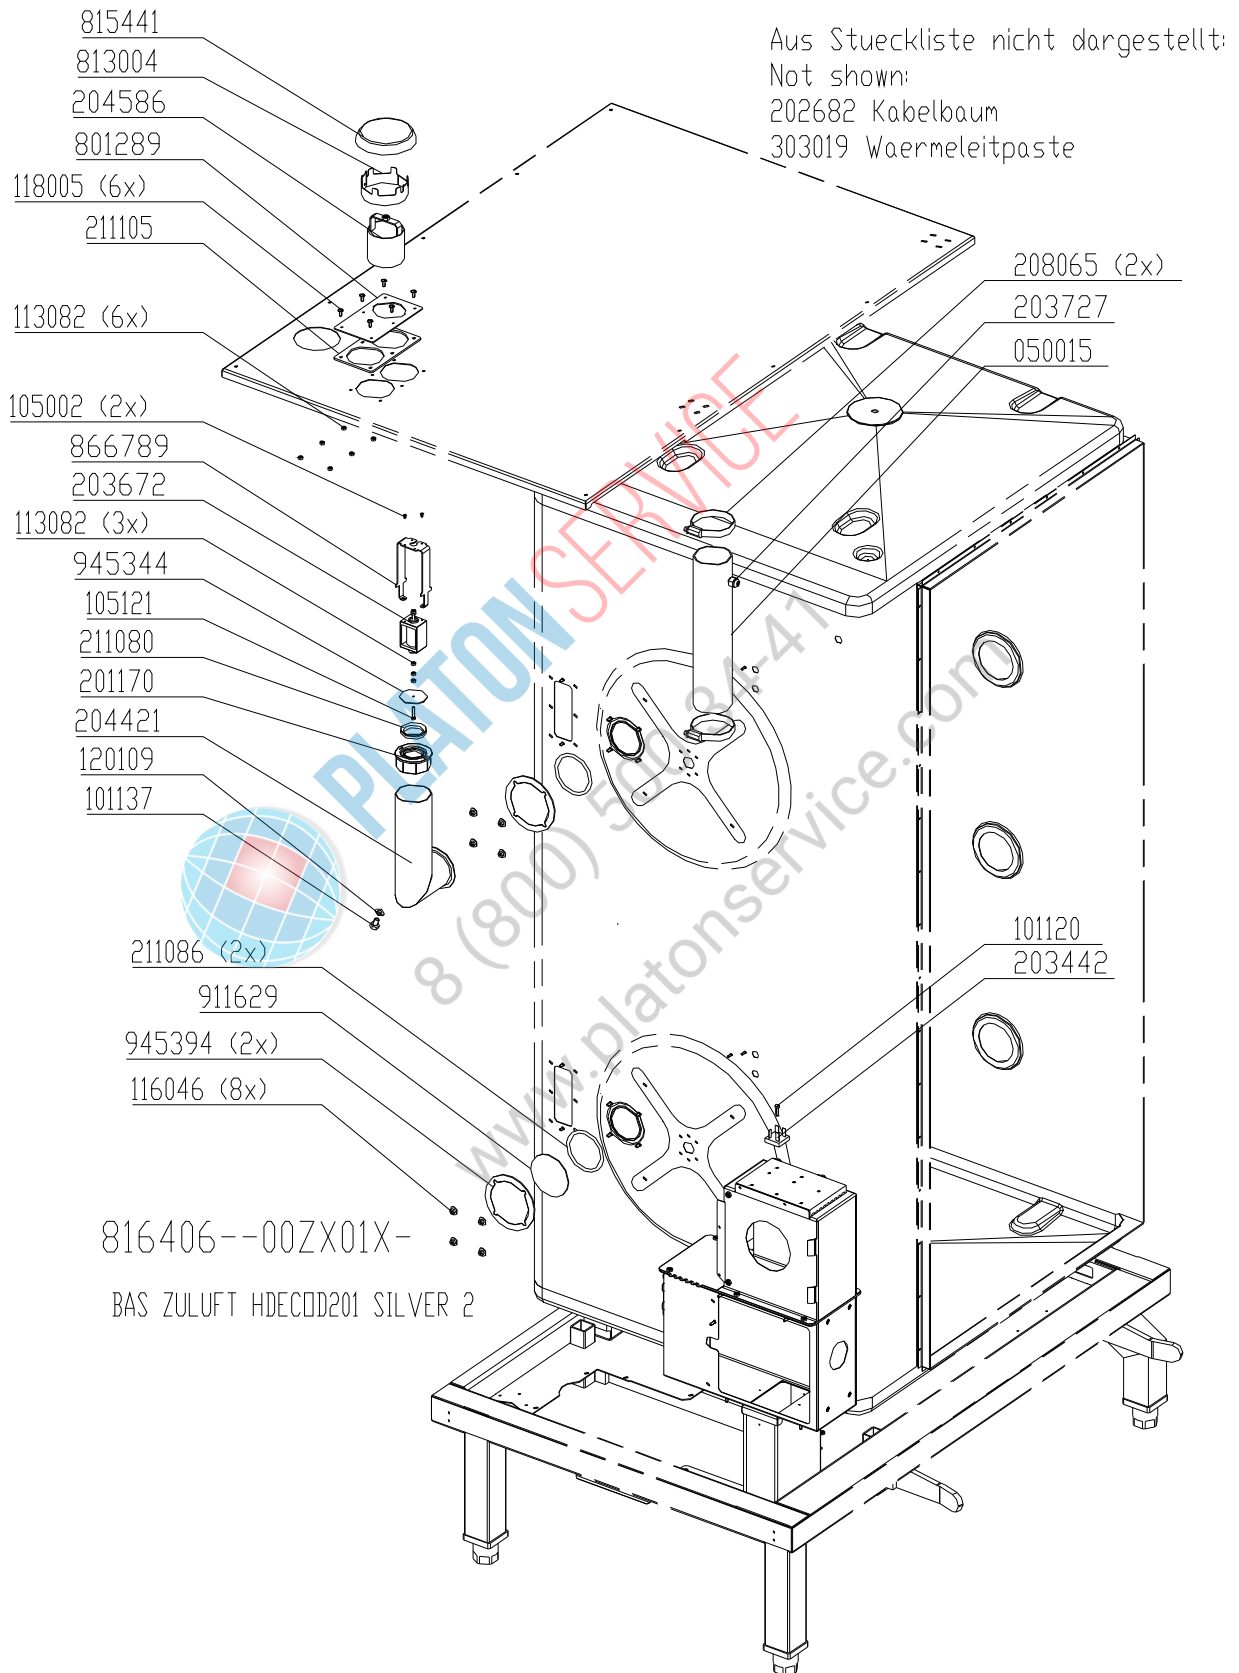

Fresh air assembly 20.x Silver