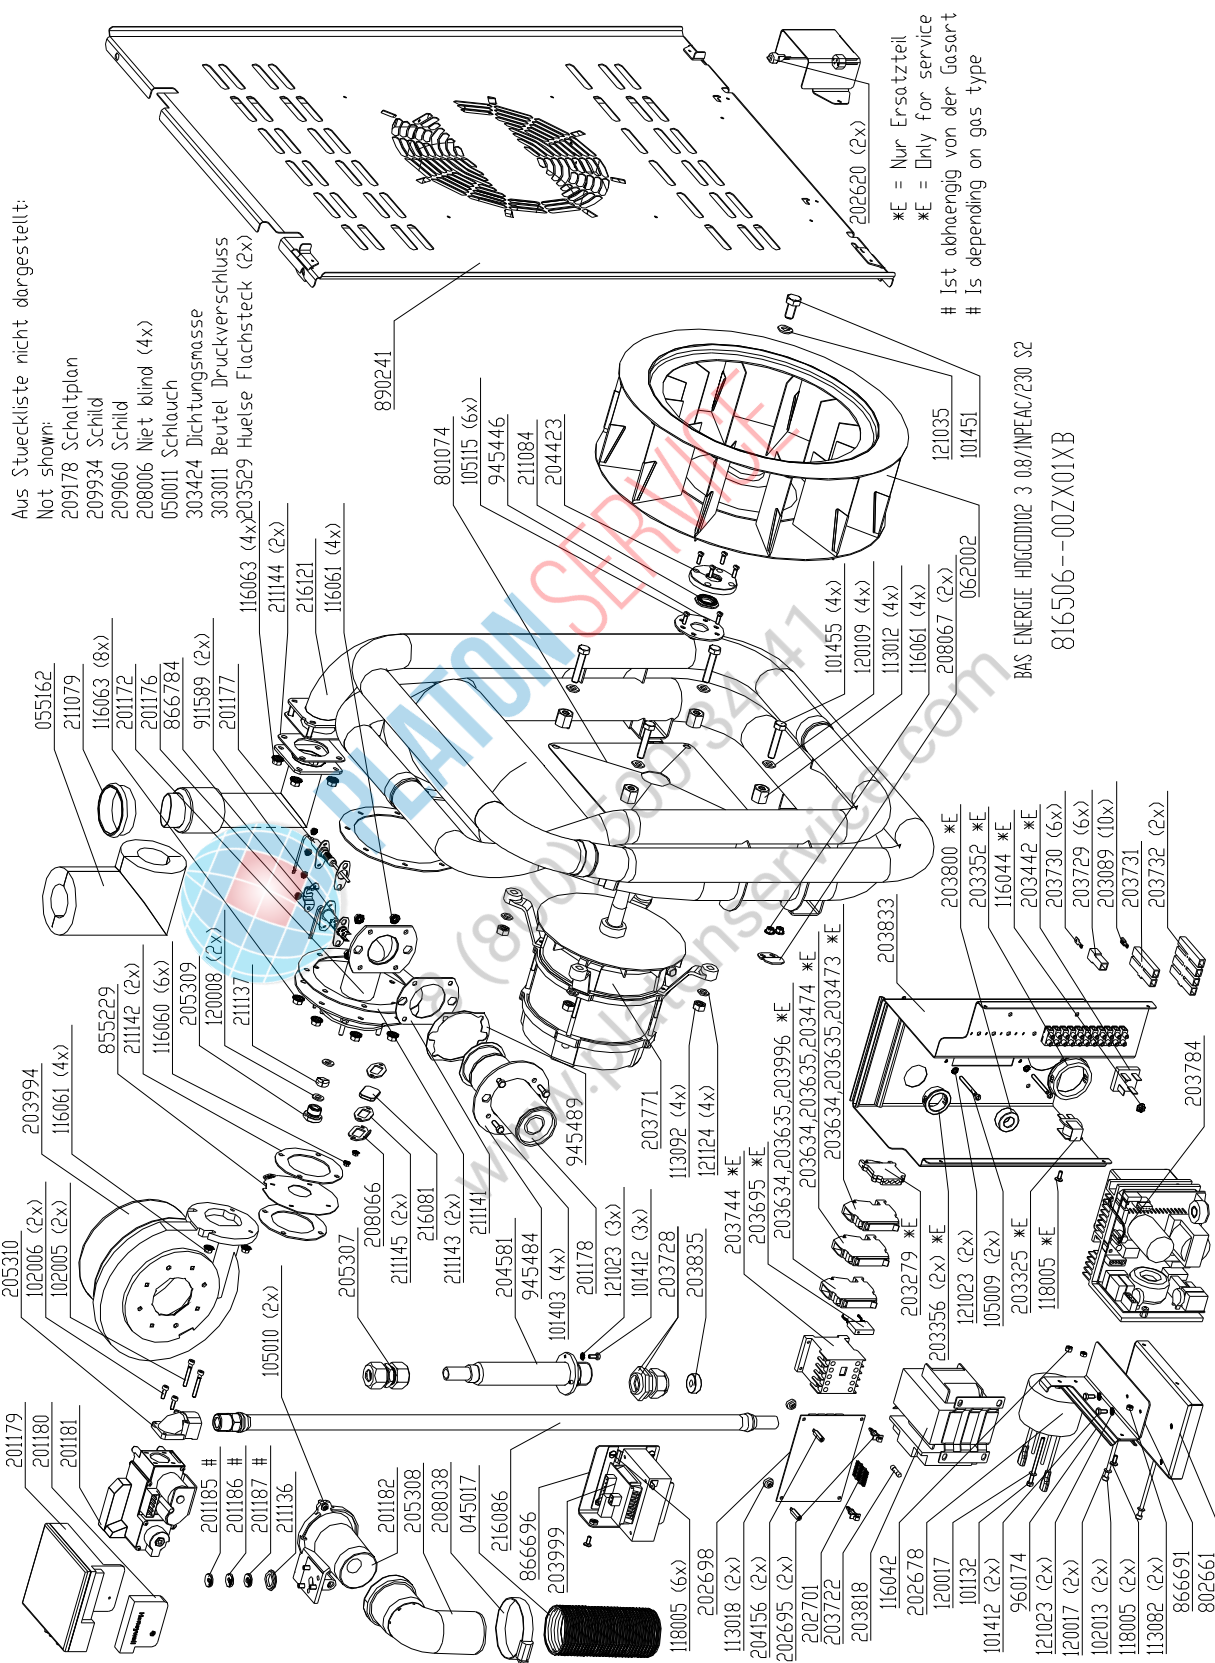

Gas assembly HD10.2 Silver