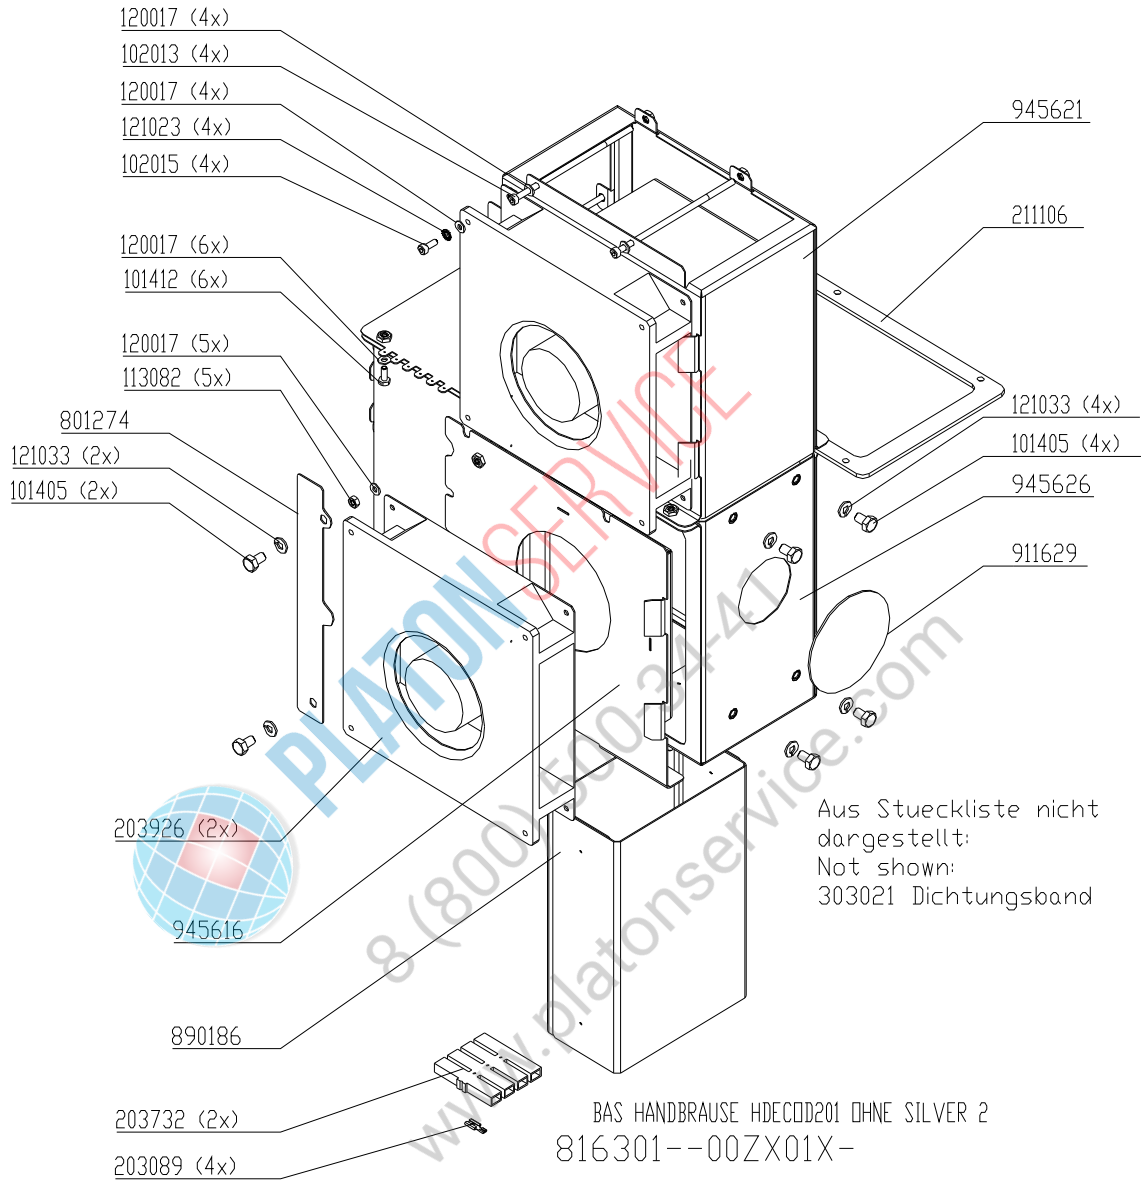

Supply air area 20.x (without hand shower) Silver