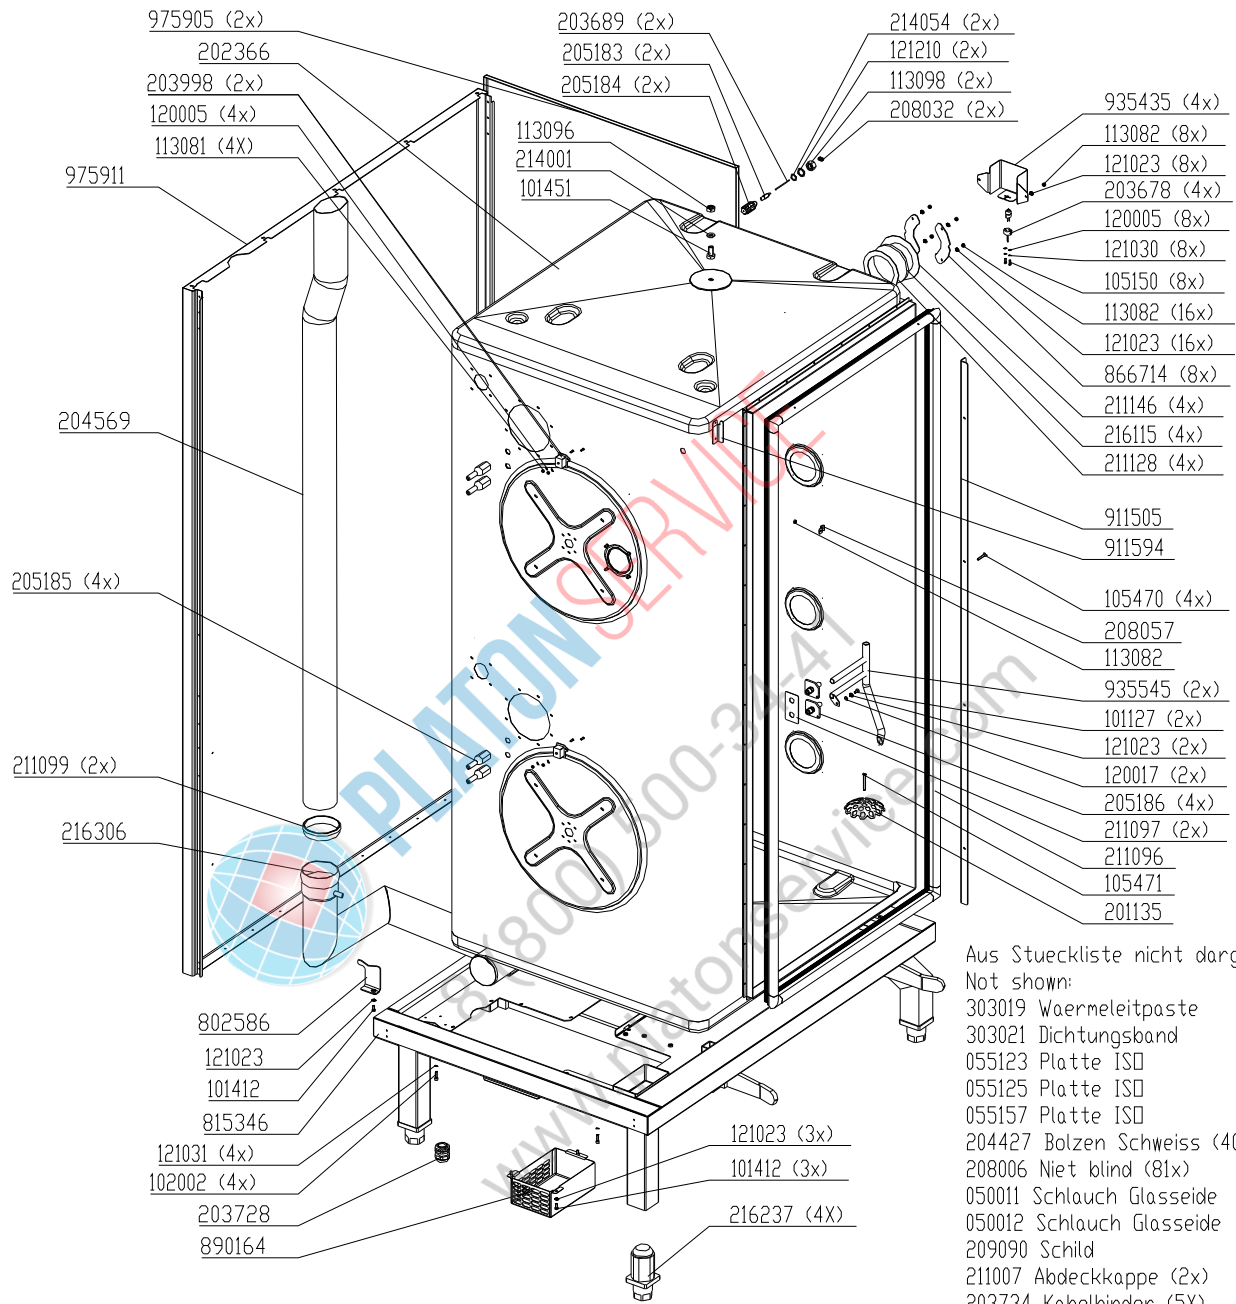

Chassis 20.x Gas Silver

1. Aus Stueckliste nicht dargestellt
   Not shown:
2. 303019 Waermeleitpaste
   - 303021 Dichtungsband
   - 055123 Platte ISO
   - 055125 Platte ISO
   - 055157 Platte ISO
   - 204427 Bolzen Schweiss (40x)
   - 208006 Niet blind (81x)
   - 050011 Schlauch Glasseide
   - 050012 Schlauch Glasseide
   - 209090 Schild
   - 211007 Abdeckkappe (2x)
   - 203734 Kabelbinder (5X)
   - 866504 Halter
   - 866434 Halter
   - 911281 Profil rechts
   - 911350 Profil links
   - 208039 Mutter Blindniet (2x)
   - 113082 Mutter 6kt M4 (4x)
   - 305013 Palette
   - 305009 Karton Ring
   - 813812 Blende Front

BAS GEHAEUSE HDGCDD201 SILVER 2

816421--00ZX01X-